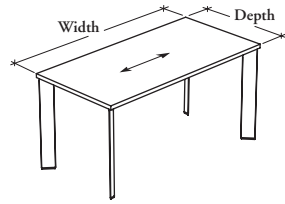

modular desks

Xpress

RTRT Rectangular Table

This fixed-height table can be used alone or gathered with other tables for team meetings.

WHAT'S INCLUDED

1 worksurface, 4 legs with levelers, and hardware.

NOTES

This table is freestanding but can be linked with another desk.

PRODUCT OPTIONS

Leg Style	Depth	Width	Worksurface Finish	Edge Trim Style	Edge Trim Finish	Leg Finish
A Angled Legs (Shown)	24, 30	36, 42, 48, 54, 60, 66, 72, 78, 84	Foundation Laminate Flintwood	6 Straight Trim	Edge Trim Colors (for trim style 6)	Foundation Mica
L Linear Legs				9 Flintwood Flat Trim		
P 2" Post Legs – Adjustable						

SAMPLE ORDER CODE

RTRT A	30	60	2D	6	4D	G
---------------	-----------	-----------	-----------	----------	-----------	----------

DIMENSIONS INCHES / MM

D	W
24 / 610	36 / 914
24 / 610	42 / 1067
24 / 610	48 / 1219
24 / 610	54 / 1372
24 / 610	60 / 1524
24 / 610	66 / 1676
24 / 610	72 / 1829
24 / 610	78 / 1981
24 / 610	84 / 2134
30 / 762	36 / 914
30 / 762	42 / 1067
30 / 762	48 / 1219
30 / 762	54 / 1372
30 / 762	60 / 1524
30 / 762	66 / 1676
30 / 762	72 / 1829
30 / 762	78 / 1981
30 / 762	84 / 2134