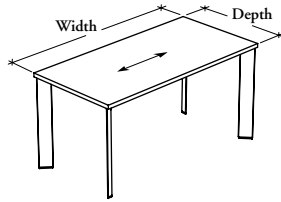

modular desks

Xpress

RTRT Rectangular Table

This fixed-height table can be used alone or gathered with other tables for team meetings.

WHAT'S INCLUDED

1 worksurface, 4 legs with levelers, and hardware.

NOTES

This table is freestanding but can be linked with another desk.

PRODUCT OPTIONS

Leg Style	Depth	Width	Worksurface Finish	Edge Trim Style	Edge Trim Finish	Leg Finish
A Angled Legs (Shown)	24, 30	36, 42, 48, 54, 60, 66, 72, 78, 84	Foundation Laminate Flintwood	6 Straight Trim	Edge Trim Colors (for trim style 6)	Foundation Mica
P 2" Post Legs – Adjustable				9 Flintwood Flat Trim		

SAMPLE ORDER CODE

RTRT A	30	60	2D	6	4D	G

DIMENSIONS INCHES / MM

D	W
24 / 610	36 / 914
24 / 610	42 / 1067
24 / 610	48 / 1219
24 / 610	54 / 1372
24 / 610	60 / 1524
24 / 610	66 / 1676
24 / 610	72 / 1829
24 / 610	78 / 1981
24 / 610	84 / 2134
30 / 762	36 / 914
30 / 762	42 / 1067
30 / 762	48 / 1219
30 / 762	54 / 1372
30 / 762	60 / 1524
30 / 762	66 / 1676
30 / 762	72 / 1829
30 / 762	78 / 1981
30 / 762	84 / 2134

PRICING

	Foundation Laminate	Flintwood
	1268	1682
	1329	1811
	1387	1944
	1453	2074
	1511	2202
	1569	2332
	1633	2464
	1691	2590
	1752	2719
	1360	1878
	1434	2042
	1511	2202
	1585	2362
	1662	2526
	1735	2687
	1808	2845
	1886	3009
	1964	3174

If Mica Legs are specified, add 70.