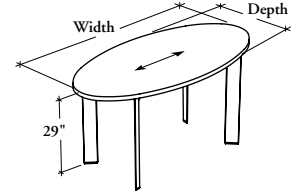

This fixed-height table can be used as a work table, a guest table or for team meetings.

WHAT'S INCLUDED

1 worksurface, 4 legs with levelers, and hardware.

NOTES

This table is freestanding and **cannot** be linked with another desk.

RTEL
Ellipse Table

PRODUCT OPTIONS

Leg Style	Depth	Width	Worksurface Finish	Edge Trim Style	Edge Trim Finish	Leg Finish
A Angled Legs (Shown)	24, 30, 36	48, 54, 60, 66, 72, 78, 84	Foundation Laminate Flintwood	6 Straight Trim	Edge Trim Colors (for trim style 6)	Foundation Mica
P 2" Post Legs – Adjustable				9 Flintwood Flat Trim		

SAMPLE ORDER CODE

RTEL A	30	60	2D	6	4D	G
---------------	-----------	-----------	-----------	----------	-----------	----------

DIMENSIONS
INCHES / MM

D	W
24 / 610	48 / 1219
24 / 610	54 / 1372
24 / 610	60 / 1524
30 / 762	48 / 1219
30 / 762	54 / 1372
30 / 762	60 / 1524
30 / 762	66 / 1676
30 / 762	72 / 1829
36 / 914	60 / 1524
36 / 914	66 / 1676
36 / 914	72 / 1829
36 / 914	78 / 1981
36 / 914	84 / 2134