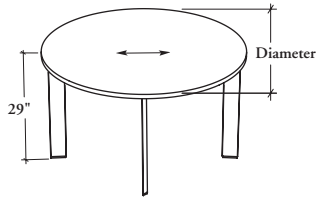

modular desks

Xpress

RTCI

Round Table

This fixed-height table can be used for team meetings.

WHAT'S INCLUDED

1 worksurface, 4 legs with levelers or 1 four-point base with levelers, and hardware.

NOTES

This table is freestanding and **cannot** be linked with another desk.

PRODUCT OPTIONS

Support Style	Diameter	Worksurface Finish	Edge Trim Style	Edge Trim Finish	Support Finish
A Angled Legs (Shown)	42, 48, 54	Foundation Laminate	6 Straight Trim	Edge Trim Colors (for trim style 6)	Foundation
L Linear Legs		Flintwood	9 Flintwood Flat Trim		Mica
P 2" Post Legs – Adjustable					
S Four-Point Base					

SAMPLE ORDER CODE

RTCI L	54	2D	6	4D	G
---------------	-----------	-----------	----------	-----------	----------

**DIMENSIONS
INCHES / MM**

Dia.
42 / 1067
48 / 1219
54 / 1372

PRICING

	Foundation Laminate	Flintwood
	922	1462
	1024	1704
	1137	1968