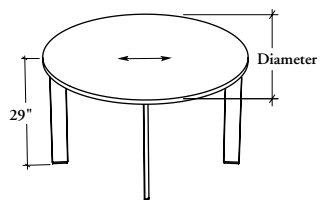

modular desks

Xpress

RTCI

Round Table

This fixed-height table can be used for team meetings.

WHAT'S INCLUDED

1 worksurface, 4 legs with levelers or 1 four-point base with levelers, and hardware.

NOTES

This table is freestanding and **cannot** be linked with another desk.

PRODUCT OPTIONS

Support Style	Diameter	Worksurface Finish	Edge Trim Style	Edge Trim Finish	Support Finish
A Angled Legs (Shown)	42, 48, 54	Foundation Laminate Flintwood	6 Straight Trim	Edge Trim Colors (for trim style 6)	Foundation Mica
P 2" Post Legs – Adjustable			9 Flintwood Flat Trim		
S Four-Point Base					

SAMPLE ORDER CODE

RTCI A	54	2D	6	4D	G
---------------	-----------	-----------	----------	-----------	----------

DIMENSIONS
INCHES / MM

Dia.
42 / 1067
48 / 1219
54 / 1372

PRICING

	Foundation Laminate	Flintwood
	1024	1625
	1137	1894
	1263	2187