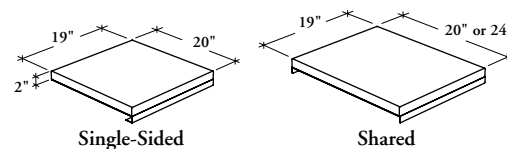

The Seat Cushion is removeable and is intended to provide casual guest seating when applied on a 23" high (low) Freestanding Credenza.

**WHAT'S INCLUDED**

1 seat cushion and hardware.

**NOTES**

RSSC20: Yardage requirement for com or col is 0.8 yards for two cushions.

RSSC24: Yardage requirement for com or col is 1 yards for two cushions.

**RSSC  
Seat Cushion**

**PRODUCT OPTIONS**

Configuration	Depth	Width	Seat Upholstery Finish	Hardware Finish
S Single-Sided	20, 24	19	Fabric Leather	Foundation Accent Mica
D Shared				

**SAMPLE ORDER CODE**

<b>RSSC S</b>	<b>20</b>	<b>19</b>	<b>L101</b>	<b>E</b>
---------------	-----------	-----------	-------------	----------

**DIMENSIONS  
INCHES / MM**

D	W
20 / 508	19 / 483

**PRICING**

**SINGLE-SIDED (S)**

Gr. 1	COM/ Gr. 2	COL/ Gr. 3	Gr. 4	Gr. 5	Gr. 6	Gr. 7	Gr. 8	Gr. 9	Gr. 10	Leather/ Gr. LA	Gr. LB	Gr. LC	Gr. LD
332	376	396	418	429	442	465	490	513	535	535	574	695	731

**SHARED (D)**

Gr. 1	COM/ Gr. 2	COL/ Gr. 3	Gr. 4	Gr. 5	Gr. 6	Gr. 7	Gr. 8	Gr. 9	Gr. 10	Leather/ Gr. LA	Gr. LB	Gr. LC	Gr. LD		
20 / 508	19 / 483	364	412	430	457	469	481	509	534	554	585	585	622	744	777
24 / 610	19 / 483	404	459	477	509	520	536	565	592	618	648	648	747	896	941