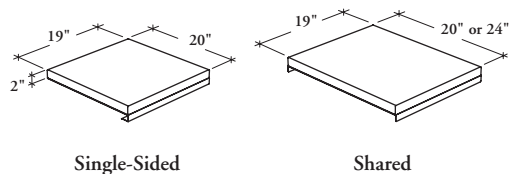

RSSC Seat Cushion

The Seat Cushion is removeable and is intended to provide casual guest seating when applied on a 23" high (low) Freestanding Credenza.

WHAT'S INCLUDED

1 seat cushion and hardware.

NOTES

Yardage requirement for com or col is 1 yard based on a pattern of repeat of no more than 4" horizontal or vertical. Larger repeats will require additional yardage.

PRODUCT OPTIONS

Configuration	Depth	Width	Seat Upholstery Finish	Hardware Finish
S Single-Sided	20, 24	19	Fabric	Foundation
D Shared			Leather	Accent Mica

SAMPLE ORDER CODE

RSSC S	20	19	L101	E

DIMENSIONS

D	W
20 / 508	19 / 483

20 / 508	19 / 483
24 / 610	19 / 483

PRICING

SINGLE-SIDED (S)

Gr. 1	COM/ Gr. 2	COL/ Gr. 3	Gr. 4	Gr. 5	Gr. 6	Gr. 7	Gr. 8	Gr. 9	Gr. 10	Leather/ Gr. LA	Gr. LB	Gr. LC	Gr. LD
257	292	306	324	333	344	361	380	397	415	415	445	539	567

SHARED (D)

Gr. 1	COM/ Gr. 2	COL/ Gr. 3	Gr. 4	Gr. 5	Gr. 6	Gr. 7	Gr. 8	Gr. 9	Gr. 10	Leather/ Gr. LA	Gr. LB	Gr. LC	Gr. LD
282	320	334	354	364	373	394	414	431	454	454	482	576	603
313	356	370	394	403	416	438	459	480	503	503	579	695	730