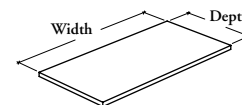

The Top for Solid Storage Cabinet serves as a worksurface or as a finishing feature on pedestals, storage cabinets, and bookcases.

WHAT'S INCLUDED

1 rectangular top with mounting hardware.

NOTES

42" or 51" heights of other storage products.

This product is compatible with all laminate storage, except with following products:

- Supporting Tower with Lateral Access and Drawers (RBHAT)
- Supporting Tower with Door (RBHSC)
- Mobile Pedestal with Seat (RBTPS)
- Suspended Pedestal (RBSS)

RSRT
Top for Solid Storage Cabinet

PRODUCT OPTIONS

Depth	Width	Worksurface Finish	Edge Trim Style	Edge Trim Finish
12, 15, 18, 20, 22, 24, 30	15, 24, 30, 36, 48, 54, 60, 66, 72	Foundation Laminate Flintwood	6 Straight Trim 9 Flintwood Flat Trim	Edge Trim Colors (for trim style 6)

SAMPLE ORDER CODE

RSRT 18	72	2D	6	4D

DIMENSIONS – INCHES
FOR MM X BY 25.4

PRICING

D	W	12" DEPTH		15" DEPTH		18" DEPTH		20" DEPTH	
		Foundation Laminate	Flintwood	Foundation Laminate	Flintwood	Foundation Laminate	Flintwood	Foundation Laminate	Flintwood
12 / 15 / 18 / 20	15	n/a	n/a	225	469	237	512	249	534
12 / 15 / 18 / 20	24	248	534	262	589	293	632	299	640
12 / 15 / 18 / 20	30	289	619	311	657	320	690	333	717
12 / 15 / 18 / 20	36	311	668	338	724	368	790	389	834
12 / 15 / 18 / 20	48	n/a	n/a	385	822	435	937	471	1014
12 / 15 / 18 / 20	54	n/a	n/a	429	925	491	1056	532	1141
12 / 15 / 18 / 20	60	n/a	n/a	471	1022	542	1167	588	1260
12 / 15 / 18 / 20	66	n/a	n/a	528	1133	600	1291	650	1397
12 / 15 / 18 / 20	72	n/a	n/a	575	1239	657	1411	708	1522

D	W	22" DEPTH		24" DEPTH		30" DEPTH	
		Foundation Laminate	Flintwood	Foundation Laminate	Flintwood	Foundation Laminate	Flintwood
22 / 24 / 30	15	252	541	262	594	264	571
22 / 24 / 30	24	303	672	319	715	354	786
22 / 24 / 30	30	345	741	355	763	391	835
22 / 24 / 30	36	408	876	428	920	534	1151
22 / 24 / 30	48	506	1089	542	1167	643	1397
22 / 24 / 30	54	572	1231	611	1313	749	1604
22 / 24 / 30	60	635	1360	677	1458	815	1747
22 / 24 / 30	66	698	1502	748	1607	907	1948
22 / 24 / 30	72	761	1634	813	1750	970	2090