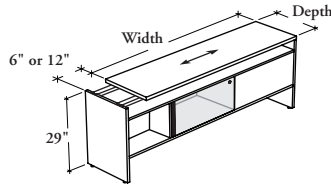

credenzas

Xpress

RSISL

Inset Credenza – Open with Sliding Doors

This inset credenza provides a closed convenient storage, open binder storage and pigeonhole on both sides in a collaborative space. It is built to support other desks.

Must be attached to two desks with half gable.

The credenza is actually 6" or 12" wider than the specified width.

Only 12" inset wide credenza does not fit under a 20" deep worksurface.

Frosted (FT) is a single-sided etched tempered glass which is facing inward of credenza.