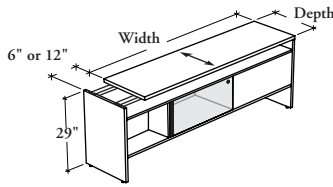

credenzas

Xpress

RSISC Cross Grain Inset Credenza – Open with Sliding Doors

This inset credenza provides a closed convenient storage, open binder storage and pigeonhole on both sides in a collaborative space. It is built to support other desks.

WHAT'S INCLUDED

1 inset credenza with gables and levelers, 1 open compartment and 1 sliding door on each side, 1 sliding door pull per sliding door (as specified), mounting hardware, locks and keys.

NOTES

Must be attached to two desks with half gable.

The credenza is actually 6" or 12" wider than the specified width.

Only 12" inset wide credenza does not fit under a 20" deep worksurface.

Frosted (FT) is a single-sided etched tempered glass which is facing inward of credenza.