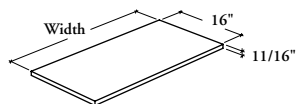

freestanding storage & accessories

Xpress

RSHE

Shelf for Storage Cabinet

This shelf is an organizational tool for use in wardrobe and high storage cabinets.

WHAT'S INCLUDED

1 shelf with mounting hardware.

NOTES

This product is compatible with the following products:

- Storage Cabinet (RBCD)
- Storage Cabinet with Drawer(s) (RBSD)
- Storage Units (RBSUD, RBSUO or RBUSG)
- Wardrobe Cabinet – Undivided (RBSWU)

PRODUCT OPTIONS

Depth	Width	Shelf Finish
16	24, 30, 36	Source Laminate

SAMPLE ORDER CODE

RSHE 16	30	LY

**DIMENSIONS
INCHES / MM**

D	W
16 / 406	24 / 610
16 / 406	30 / 762
16 / 406	36 / 914

PRICING

Source Laminate
108
133
165