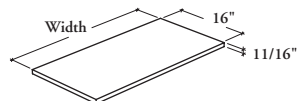

freestanding storage & accessories

Xpress

RSHE

Shelf for Storage Cabinet

This shelf is an organizational tool for use in wardrobe and high storage cabinets.

WHAT'S INCLUDED

1 shelf with mounting hardware.

NOTES

Depth	Width	Shelf Finish
16	24, 30, 36	Source Laminate

SAMPLE ORDER CODE

RSHE 16	30	LY
---------	----	----

DIMENSIONS INCHES / MM

D	W
16 / 406	24 / 610
16 / 406	30 / 762
16 / 406	36 / 914

PRICING

Source Laminate
83
103
127