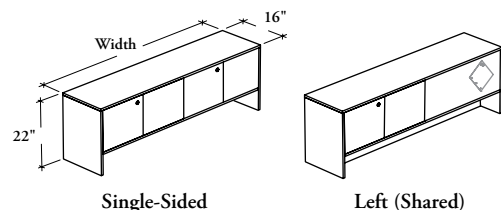

mounted storage & accessories

Xpress

RSEHD

Elevated Desktop Cabinet – Solid Hinged Doors

This cabinet is an elevated closed cabinet that sits directly on a Modular Desk or Spine Desk in single-sided or shared application.

WHAT'S INCLUDED

Single-Sided Configuration: 1 elevated desktop cabinet, 1 divider (inside case), lock and keys (if specified).

Shared Configuration: 1 elevated desktop cabinet, 1 back accessory (as specified) behind each compartment, 1 divider (inside case) 0 or 1 divider (under shelf) (as specified), locks and keys (if specified).

Components as listed below:

	Single-Sided Config. (S) Widths				Shared Config. (L or R) Widths	
	30" or 36"	42" or 48"	54" to 66"	72" to 84"	48" to 66"	72" to 84"
Door	2	3	4	5	4	6
Divider (inside case)	n/a	1	1	2	1	3

WHAT'S EXCLUDED

Linear LED Light and Tangent Undercabinet Light.

NOTES

Open without Divider base configuration (O) is **not** available with single-sided configuration (S).

Xpress Not all configurations are available as Xpress. Please see Xpress catalogue and/or specification software for details.

PRODUCT OPTIONS

Configu-ration (Door Side)	Accessory Option	Base Configu-ration	Depth	Width	Case and Divider Finish	Door Finish	Accessory Finish (If applicable)	Key Style
S Single-Sided	F Fabric Tackboard (Shown)	C Closed (Shown)	16	30, 36, 42, 48, 54, 60, 66, 72, 78, 84	Source Laminate	Flintwood	Source Laminate	K Keyed Alike
L Left (Shared)		O Open without Divider				Source Laminate	Panel Fabric	R Keyed Randomly
R Right (Shared)	L Laminate							N No lock

SAMPLE ORDER CODE

RSEHD								
S	L	C	16	72	XS	XS	XS	N

DIMENSIONS INCHES / MM

D	W
16 / 406	30 / 762
16 / 406	36 / 914
16 / 406	42 / 1067
16 / 406	48 / 1219
16 / 406	54 / 1372
16 / 406	60 / 1524
16 / 406	66 / 1676
16 / 406	72 / 1829
16 / 406	78 / 1981
16 / 406	84 / 2134

PRICING

SINGLE-SIDED (S)	
CLOSED (C)	
LAMINATE ACCESSORY (L)	
SOURCE LAMINATE DOORS	FLINTWOOD DOORS
845	1216
942	1389
1115	1630
1241	1833
1363	2027
1476	2219
1574	2394
1675	2577
1848	2825
1951	2978

Pricing is continued on the following page.