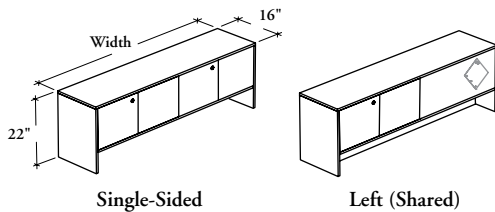

mounted storage & accessories

Xpress

RSEHD

Elevated Desktop Cabinet – Solid Hinged Doors

This cabinet is an elevated closed cabinet that sits directly on a Modular Desk or Spine Desk in single-sided or shared application.

WHAT'S INCLUDED

Single-Sided Configuration: 1 elevated desktop cabinet, 1 divider (inside case), lock and keys (if specified).

Shared Configuration: 1 elevated desktop cabinet, 1 back accessory (as specified) behind each compartment, 1 divider (inside case) 0 or 1 divider (under shelf) (as specified), locks and keys (if specified).

Components as listed below:

	Single-Sided Config. (S) Widths				Shared Config. (L or R) Widths	
	30" or 36"	42" or 48"	54" to 66"	72" to 84"	48" to 66"	72" to 84"
Door	2	3	4	5	4	6
Divider (inside case)	n/a	1	1	2	1	3

WHAT'S EXCLUDED

Linear LED Light and Tangent Undercabinet Light.

NOTES

Open without Divider base configuration (O) is **not** available with single-sided configuration (S).

Xpress Not all configurations are available as Xpress. Please see Xpress catalogue and/or specification software for details.

PRODUCT OPTIONS

Configuration (Door Side)	Accessory Option	Base Configuration	Depth	Width	Case and Divider Finish	Door Finish	Accessory Finish (If applicable)	Key Style
S Single-Sided	F Fabric Tackboard (Shown) L Laminate	C Closed (Shown)	16	30, 36, 42, 48, 54, 60, 66, 72, 78, 84	Source Laminate	Flintwood Source Laminate	Source Laminate Panel Fabric	K Keyed Alike R Keyed Randomly N No lock
L Left (Shared)		O Open without Divider						
R Right (Shared)								

SAMPLE ORDER CODE

RSEHD	L	C	16	72	XS	XS	XS	N
S								

DIMENSIONS INCHES / MM

D	W
16 / 406	30 / 762
16 / 406	36 / 914
16 / 406	42 / 1067
16 / 406	48 / 1219
16 / 406	54 / 1372
16 / 406	60 / 1524
16 / 406	66 / 1676
16 / 406	72 / 1829
16 / 406	78 / 1981
16 / 406	84 / 2134

PRICING

SINGLE-SIDED (S)

CLOSED (C)

LAMINATE ACCESSORY (L)

SOURCE LAMINATE DOORS

813
907
1073
1194
1312
1421
1515
1612
1779
1878

FLINTWOOD DOORS

1170
1337
1569
1764
1951
2136
2304
2480
2719
2866

Pricing is continued on the following page.