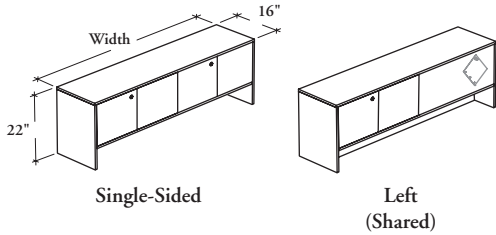

mounted storage & accessories

Xpress

RSEHD

Elevated Desktop Cabinet – Solid Hinged Doors

This cabinet is an elevated closed cabinet that sits directly on a Modular Desk or Spine Desk in single-sided or shared application.

WHAT'S INCLUDED

Single-Sided Configuration: 1 elevated desktop cabinet, 1 divider (inside case), lock and keys (if specified).

Shared Configuration: 1 elevated desktop cabinet, 1 back accessory (as specified) behind each compartment, 1 divider (inside case) 0 or 1 divider (under shelf) (as specified), locks and keys (if specified).

Components as listed below:

	Single-Sided Config. (S) Widths				Shared Config. (L or R) Widths	
	30" or 36"	42" or 48"	54" to 66"	72" to 84"	48" to 66"	72" to 84"
Door	2	3	4	5	4	6
Divider (inside case)	n/a	1	1	2	1	3
Blank / Power and Data Covers	1 / 1	1 / 1	1 / 1	1 / 1	2 / 2	2 / 2