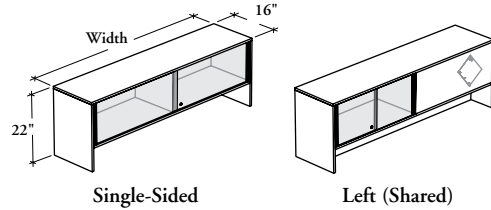

mounted storage & accessories

Xpress

RSEDS

Elevated Desktop Cabinet – Sliding Doors

This cabinet is an elevated closed cabinet that sits directly on a Modular Desk or Spine Desk in single-sided or shared application.

WHAT'S INCLUDED

Single-Sided Configuration: 1 elevated desktop cabinet, 2 sliding doors with pulls, 1 divider (inside case), lock and keys (if specified).

Shared Configuration: 1 elevated desktop cabinet, 1 back accessory (as specified) behind each compartment, 4 sliding doors with pulls, 1 divider (inside case) 0 or 1 divider (under shelf) (as specified), locks and keys (if specified).

WHAT'S EXCLUDED

Linear LED Light and Tangent Undercabinet Light.

NOTES

Open without Divider base configuration (O) is **not** available with single-sided configuration (S).

Frosted (FT) is a single-sided etched tempered glass which is facing inward of cabinet.