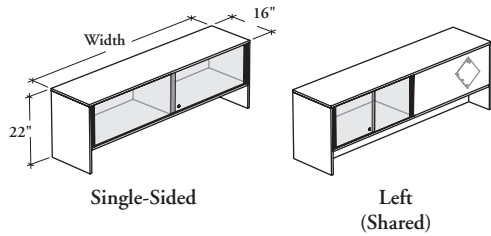

mounted storage & accessories

Xpress

RSEDS

Elevated Desktop Cabinet – Sliding Doors

This cabinet is an elevated closed cabinet that sits directly on a Modular Desk or Spine Desk in single-sided or shared application.

WHAT'S INCLUDED

Single-Sided Configuration: 1 elevated desktop cabinet, 2 sliding doors with pulls, 1 divider (inside case), lock and keys (if specified).

Shared Configuration: 1 elevated desktop cabinet, 1 back accessory (as specified) behind each compartment, 4 sliding doors with pulls, 1 divider (inside case) 0 or 1 divider (under shelf) (as specified), locks and keys (if specified).

Glass Divider – Open Base Elevated Desktop Cabinet, Linear LED Light, Mounted Storage Utility Light, and additional Desk-Mounted Shelf Power and Data Kit.

NOTES

Open without Divider base configuration (O) is not available with single-sided configuration (S).