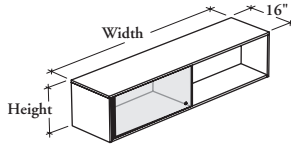

mounted storage & accessories

Xpress

RSBSO

Sit-On Cabinet – Open with Sliding Door

This cabinet provides a convenient semi-closed storage space above the worksurface. Its back accessory function can be specified.

WHAT'S INCLUDED

1 sit-on cabinet, 1 back accessory (as specified), 1 sliding door, 1 sliding door pull, 1 divider, lock and keys (if specified).

WHAT'S EXCLUDED

Desk-Mounted Shelf and Accessory Inset Element – Sit-On Cabinet.

SAMPLE ORDER CODE

RSBSO	L	W	S	16	72	XS	G	FT	E	R
--------------	----------	----------	----------	-----------	-----------	-----------	----------	-----------	----------	----------

DIMENSIONS INCHES / MM

D	W
16 / 406	30 / 762
16 / 406	36 / 914
16 / 406	42 / 1067
16 / 406	48 / 1219
16 / 406	54 / 1372
16 / 406	60 / 1524
16 / 406	66 / 1676
16 / 406	72 / 1829
16 / 406	78 / 1981
16 / 406	84 / 2134

Pricing is continued on the following page.

RSBSO

Sit-On Cabinet – Open with Sliding Door (Continued)

**DIMENSIONS
INCHES / MM**

D	W
16 / 406	30 / 762
16 / 406	36 / 914
16 / 406	42 / 1067
16 / 406	48 / 1219
16 / 406	54 / 1372
16 / 406	60 / 1524
16 / 406	66 / 1676
16 / 406	72 / 1829
16 / 406	78 / 1981
16 / 406	84 / 2134
16 / 406	30 / 762
16 / 406	36 / 914
16 / 406	42 / 1067
16 / 406	48 / 1219
16 / 406	54 / 1372
16 / 406	60 / 1524
16 / 406	66 / 1676
16 / 406	72 / 1829
16 / 406	78 / 1981
16 / 406	84 / 2134
16 / 406	30 / 762
16 / 406	36 / 914
16 / 406	42 / 1067
16 / 406	48 / 1219
16 / 406	54 / 1372
16 / 406	60 / 1524
16 / 406	66 / 1676
16 / 406	72 / 1829
16 / 406	78 / 1981
16 / 406	84 / 2134