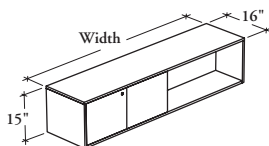

mounted storage & accessories

Xpress

RSBOH

Sit-On Cabinet – Open with Solid Hinged Doors

This cabinet provides a convenient semi-closed storage space above the worksurface. Its back accessory function can be specified.

WHAT'S INCLUDED

1 sit-on cabinet, 1 back accessory (as specified), locks and keys (if specified), and components as listed below:

	Widths		
	30" or 36"	42" to 66"	72" to 84"
Door	1	2	3
Divider	1	1	2

WHAT'S EXCLUDED

SAMPLE ORDER CODE

RSBOH R	F	S	16	84	XS	XS	ST	P401	K
----------------	----------	----------	-----------	-----------	-----------	-----------	-----------	-------------	----------

542

DIMENSIONS INCHES / MM

D	W
16 / 406	30 / 762
16 / 406	36 / 914
16 / 406	42 / 1067
16 / 406	48 / 1219
16 / 406	54 / 1372
16 / 406	60 / 1524
16 / 406	66 / 1676
16 / 406	72 / 1829
16 / 406	78 / 1981
16 / 406	84 / 2134