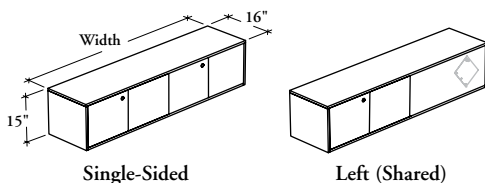

WHAT'S INCLUDED

1 sit-on cabinet, 1 back accessory (as specified) behind each compartment, locks and keys (if specified), and components as listed below:

	Single-Sided Configuration (S) Widths				Shared Configuration (L or R) Widths	
	30" or 36"	42" or 48"	54" to 66"	72" to 84"	48" to 66"	72" to 84"

Door	2	3	4	5	4	6
Divider	n/a	1	1	2	1	3

WHAT'S EXCLUDED

Desk-Mounted Shelf.

NOTES

Can be mounted directly on Modular or Spine Desks or on the Desk-Mounted Shelf (RSBMS).

Xpress Not all configurations are available as Xpress. Please see Xpress catalogue and/or specification software for details.

PRODUCT OPTIONS

Configuration	Accessory Type	Height	Depth	Width	Case and Divider Finish	Door Finish	Edge Trim Finish	Accessory Finish (If applicable)	Key Style
S Single-Sided	F Fabric Tackboard (Shown)	S 15" Shelf-Mounted	16	30, 36, 42, 48, 54, 60, 66, 72, 78, 84	Source Laminate	Source Laminate Flintwood	Edge Trim Colors (for laminate doors)	Source Laminate Panel Fabric	K Keyed Alike R Keyed Randomly N No lock
L Left (Shared)	L Laminate								
R Right (Shared)	W Whiteboard								