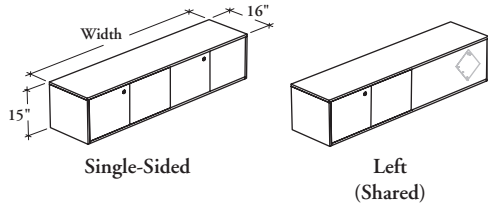

mounted storage & accessories

Xpress

RSBHD Sit-On Cabinet – Solid Hinged Doors

This cabinet provides a closed convenient storage space above the worksurface and has a lockable option. Its back accessory function can be specified.

WHAT'S INCLUDED

1 sit-on cabinet, 1 back accessory (as specified) behind each compartment, locks and keys (if specified), and components as listed below:

	Single-Sided Configuration (S) Widths				Shared Configuration (L or R) Widths	
	30" or 36"	42" or 48"	54" to 66"	72" to 84"	48" to 66"	72" to 84"
Door	2	3	4	5	4	6
Divider	n/a	1	1	2	1	3