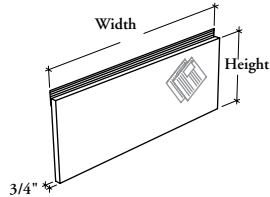

NOTES

To keep existing datum line, use 20" high Wall-Mounted Tackboard for all Wall-Mounted Overhead Cabinets – Receding Door(s). The 22" high must be specified for the other types.

PRODUCT OPTIONS

| Height | Width | Finish |
|--------|--|--------------|
| 20, 22 | 24, 30, 36, 42, 48, 54, 60, 66, 72, 78, 84 | Panel Fabric |

SAMPLE ORDER CODE

| | | |
|----------------|-----------|-------------|
| RPWT 20 | 78 | P403 |
|----------------|-----------|-------------|

**DIMENSIONS
INCHES / MM**

| H | W |
|----------|-----------|
| 20 / 508 | 24 / 610 |
| 20 / 508 | 30 / 762 |
| 20 / 508 | 36 / 914 |
| 20 / 508 | 42 / 1067 |
| 20 / 508 | 48 / 1219 |
| 20 / 508 | 54 / 1372 |
| 20 / 508 | 60 / 1524 |
| 20 / 508 | 66 / 1676 |
| 20 / 508 | 72 / 1829 |
| 20 / 508 | 78 / 1981 |
| 20 / 508 | 84 / 2134 |
| 22 / 559 | 24 / 610 |
| 22 / 559 | 30 / 762 |
| 22 / 559 | 36 / 914 |
| 22 / 559 | 42 / 1067 |
| 22 / 559 | 48 / 1219 |
| 22 / 559 | 54 / 1372 |
| 22 / 559 | 60 / 1524 |
| 22 / 559 | 66 / 1676 |
| 22 / 559 | 72 / 1829 |
| 22 / 559 | 78 / 1981 |
| 22 / 559 | 84 / 2134 |