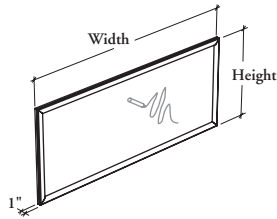

R P S W

Original Framed Element – Whiteboard

The Original Framed Element – Whiteboard is magnetic and serves as an erasable message board on both sides.

WHAT'S INCLUDED

1 original framed whiteboard element with mounting hardware.

WHAT'S EXCLUDED

Structural Column, Element End Trim, and markers.

NOTES

Use only dry-erase markers with this board.

All dimensions come in one piece, except 37" element height (15" + 22").

Listed dimensions are nominal. Elements should be specified according to column height and worksurface width.

SAMPLE ORDER CODE

RPSW 13	22	9
---------	----	---

DIMENSIONS – INCHES FOR MM X BY 25.4

H	W
13 / 15	19
13 / 15	20
13 / 15	22
13 / 15	23
13 / 15	24
13 / 15	28
13 / 15	29
13 / 15	30
13 / 15	34
13 / 15	35
13 / 15	36
13 / 15	40
13 / 15	41
13 / 15	42
13 / 15	46
13 / 15	47
13 / 15	48
13 / 15	52
13 / 15	53
13 / 15	54
13 / 15	58
13 / 15	59