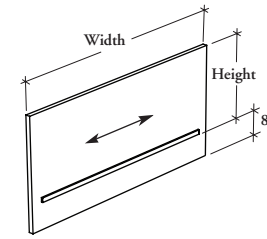

This screen attaches to the edge worksurface to provide space division and desktop privacy. It also provides a half-height modesty panel.

R P S W L

Worksurface Edge Screen – Solid

WHAT'S INCLUDED

1 solid screen and attachment bracket.

NOTES

Worksurface Edge Screen can only be mounted on suspended worksurface with Straight Trim.

The laminate panel is 11/16" thick.

PRODUCT OPTIONS

Height	Width	Screen Finish	Hardware Finish
13 (42" high datum line)	24, 27, 30, 33, 36, 39, 42, 45, 48, 51, 54, 57, 60	Source Laminate	Foundation Mica
22 (51" high datum line)			

SAMPLE ORDER CODE

RPSWL 22	60	XS	E
----------	----	----	---

DIMENSIONS INCHES / MM		PRICING
H	W	
13 / 330	24 / 610	143
13 / 330	27 / 686	158
13 / 330	30 / 762	170
13 / 330	33 / 838	186
13 / 330	36 / 914	198
13 / 330	39 / 991	211
13 / 330	42 / 1067	226
13 / 330	45 / 1143	238
13 / 330	48 / 1219	252
13 / 330	51 / 1295	266
13 / 330	54 / 1372	280
13 / 330	57 / 1448	291
13 / 330	60 / 1524	306

DIMENSIONS INCHES / MM		PRICING
H	W	
22 / 559	24 / 610	165
22 / 559	27 / 686	180
22 / 559	30 / 762	195
22 / 559	33 / 838	209
22 / 559	36 / 914	226
22 / 559	39 / 991	241
22 / 559	42 / 1067	256
22 / 559	45 / 1143	271
22 / 559	48 / 1219	287
22 / 559	51 / 1295	302
22 / 559	54 / 1372	319
22 / 559	57 / 1448	332
22 / 559	60 / 1524	348