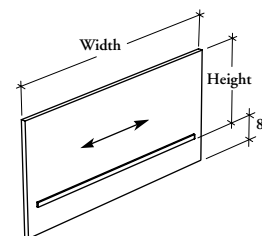

This screen attaches to the edge worksurface to provide space division and desktop privacy. It also provides a half-height modesty panel.

WHAT'S INCLUDED

1 solid screen and attachment bracket.

NOTES

Worksurface Edge Screen can only be mounted on suspended worksurface with Straight Trim.

The laminate panel is 11/16" thick.

R P S W L
Worksurface Edge Screen – Solid

PRODUCT OPTIONS

Height	Width	Screen Finish	Hardware Finish
13 (42" high datum line)	24, 27, 30, 33, 36, 39, 42, 45, 48, 51, 54, 57, 60	Source Laminate	Foundation Mica
22 (51" high datum line)			

SAMPLE ORDER CODE

RPSWL 22	60	XS	E
-----------------	-----------	-----------	----------

**DIMENSIONS
INCHES / MM**

PRICING

H	W
13 / 330	24 / 610
13 / 330	27 / 686
13 / 330	30 / 762
13 / 330	33 / 838
13 / 330	36 / 914
13 / 330	39 / 991
13 / 330	42 / 1067
13 / 330	45 / 1143
13 / 330	48 / 1219
13 / 330	51 / 1295
13 / 330	54 / 1372
13 / 330	57 / 1448
13 / 330	60 / 1524

183
203
220
239
255
271
291
307
324
343
361
375
396

**DIMENSIONS
INCHES / MM**

PRICING

H	W
22 / 559	24 / 610
22 / 559	27 / 686
22 / 559	30 / 762
22 / 559	33 / 838
22 / 559	36 / 914
22 / 559	39 / 991
22 / 559	42 / 1067
22 / 559	45 / 1143
22 / 559	48 / 1219
22 / 559	51 / 1295
22 / 559	54 / 1372
22 / 559	57 / 1448
22 / 559	60 / 1524