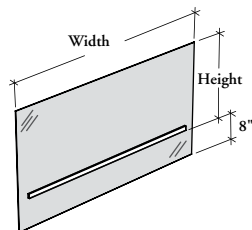

### Worksurface Edge Screen – Glass

This screen attaches to the worksurface edge to provide space division and desktop privacy. It also provides a half-height modesty panel.

**WHAT'S INCLUDED**

1 glass screen and attachment bracket.

**NOTES**

Worksurface Edge Screen can only be mounted on suspended worksurface with Straight Trim.

Frosted (FT) is a 1/4" (6 mm) single-sided etched tempered glass which is facing inward of the workstation.

<b>RPSWG 13</b>	<b>60</b>	<b>FT</b>	<b>D</b>
-----------------	-----------	-----------	----------

**DIMENSIONS  
INCHES / MM**

**PRICING**

H	W
13 / 330	24 / 610
13 / 330	27 / 686
13 / 330	30 / 762
13 / 330	33 / 838
13 / 330	36 / 914
13 / 330	39 / 991
13 / 330	42 / 1067
13 / 330	45 / 1143
13 / 330	48 / 1219
13 / 330	51 / 1295
13 / 330	54 / 1372
13 / 330	57 / 1448
13 / 330	60 / 1524

361
401
440
481
521
563
600
640
681
720
761
802
841

**DIMENSIONS  
INCHES / MM**

**PRICING**

H	W
22 / 559	24 / 610
22 / 559	27 / 686
22 / 559	30 / 762
22 / 559	33 / 838
22 / 559	36 / 914
22 / 559	39 / 991
22 / 559	42 / 1067
22 / 559	45 / 1143
22 / 559	48 / 1219
22 / 559	51 / 1295
22 / 559	54 / 1372
22 / 559	57 / 1448
22 / 559	60 / 1524