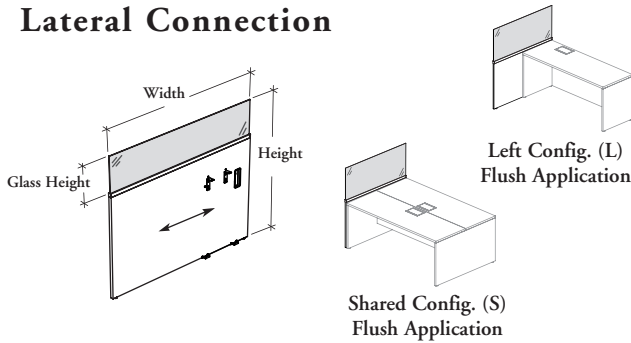

### 1" Floor Screen with Glass – Lateral Connection

This Floor Screen attaches to the side of a Modular, or Spine Desk (Single-Sided or Shared) to provide space division. The glass screen added on top provides a lighter, frameless alternative to 2" Freestanding Screens.

#### WHAT'S INCLUDED

1 solid floor screen with glass, 1 (left or right) or 2 (shared) cable pass-through ring (as specified), linking devices, mounting hardware, and levelers.