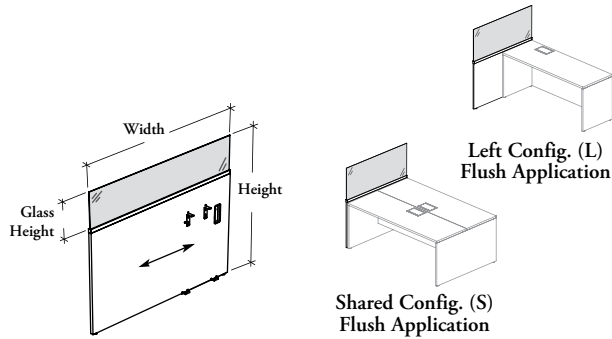

### 1" Floor Screen with Glass – Lateral Connection

This Floor Screen attaches to the side of a Modular, or Spine Desk (Single-Sided or Shared) to provide space division. The glass screen added on top provides a lighter, frameless alternative to 2" Freestanding Screens.

Two width applications are available: flush or back extended. For details on these applications, see Application Guide of this section.

Frosted (FT) is a 1/4" (6 mm) single-sided etched tempered glass which is facing inward of the workstation.