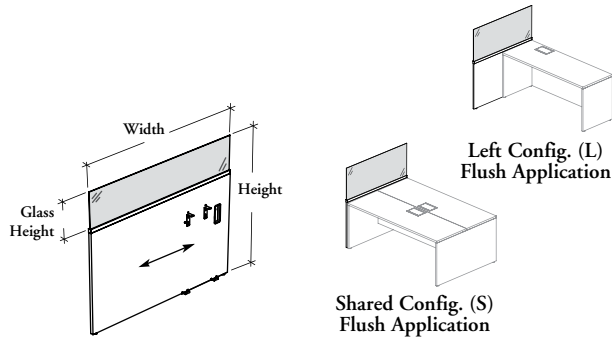

### 1" Floor Screen with Glass – Lateral Connection

This Floor Screen attaches to the side of a Modular, or Spine Desk (Single-Sided or Shared) to provide space division. The glass screen added on top provides a lighter, frameless alternative to 2" Freestanding Screens.