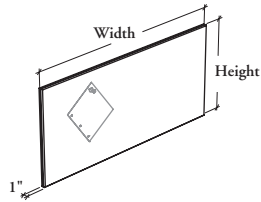

columns & screens

Xpress

RPSF

Unframed Element – Fabric

The Unframed Element – Fabric is fabric-wrapped, tackable element with acoustical properties.

WHAT'S INCLUDED

1 unframed fabric element with mounting hardware.

WHAT'S EXCLUDED

Structural Column and Element End Trim.

NOTES

All fabric elements have the same fabric on both sides.

All dimensions come in one piece.

Listed dimensions are nominal. Elements should be specified according to column height and worksurface width.

PRODUCT OPTIONS

Height	Width	Element Finish
13, 15, 22, 37	19, 20, 22, 23, 24, 28, 29, 30, 34, 35, 36, 40, 41, 42, 46, 47, 48, 52, 53, 54, 58, 59, 60, 64, 65, 66, 70, 71, 72, 76, 77, 78, 82, 83, 84	Panel Fabric

SAMPLE ORDER CODE

RPSF 13	22	C502

420

DIMENSIONS – INCHES FOR MM X BY 25.4

H	W
13 / 15	19
13 / 15	20
13 / 15	22
13 / 15	23
13 / 15	24
13 / 15	28
13 / 15	29
13 / 15	30
13 / 15	34
13 / 15	35
13 / 15	36
13 / 15	40
13 / 15	41
13 / 15	42
13 / 15	46
13 / 15	47
13 / 15	48
13 / 15	52
13 / 15	53
13 / 15	54
13 / 15	58
13 / 15	59
13 / 15	60
13 / 15	64
13 / 15	65
13 / 15	66
13 / 15	70

PRICING

13" HIGH ELEMENT

A/COM	Gr. 1	Gr. 2	Gr. 3	Gr. 4	Gr. 5	Gr. 6	Gr. 7
107	116	131	137	161	183	198	215
110	120	133	142	166	190	208	225
116	127	136	150	173	196	215	232
120	129	138	154	177	202	220	239
122	131	143	157	182	208	227	247
132	138	157	170	202	233	255	277
134	143	159	174	205	236	257	280
136	148	164	177	207	238	260	282
148	158	175	190	222	253	276	300
150	159	177	192	225	257	282	305
164	176	196	211	245	279	304	329
175	186	206	224	262	301	328	354
176	190	209	227	265	304	332	360
181	194	214	231	269	306	334	362
190	202	226	242	282	322	351	381
192	204	229	248	293	337	367	398
195	208	231	250	296	341	371	402
206	223	244	263	304	345	377	407
208	224	249	270	317	364	397	429
209	226	250	272	320	366	400	433
223	238	262	285	330	376	409	443
226	239	266	289	337	387	423	458
239	256	285	309	361	414	450	488
250	270	298	321	370	422	460	498
252	272	301	324	376	427	466	505
255	275	303	328	380	433	472	511
263	285	314	342	399	457	498	539

15" HIGH ELEMENT

A/COM	Gr. 1	Gr. 2	Gr. 3	Gr. 4	Gr. 5	Gr. 6	Gr. 7
116	127	136	150	173	196	215	232
120	129	138	154	177	202	220	239
127	133	145	158	182	207	226	245
128	134	150	160	187	212	231	250
129	136	154	164	191	218	238	257
137	150	165	180	211	241	263	285
142	154	170	183	214	245	267	288
145	157	174	186	218	248	271	292
158	168	186	200	234	267	291	315
159	171	190	204	237	270	294	320
174	186	206	224	262	301	328	354
184	196	216	237	278	320	349	378
189	200	224	241	281	321	350	380
190	202	226	242	285	324	353	383
200	214	238	257	300	344	376	406
204	222	242	262	304	347	379	410
206	223	248	266	309	352	385	417
216	233	257	281	328	375	408	442
222	235	261	282	331	378	413	446
226	239	266	289	337	387	423	458
235	252	280	302	353	402	439	476
237	253	282	303	356	406	443	479
253	273	302	326	379	431	471	510
263	283	313	338	393	447	488	529
266	285	317	342	399	457	498	539
272	290	321	348	407	465	507	551
281	301	333	358	415	473	516	558

Pricing is continued on the following page.