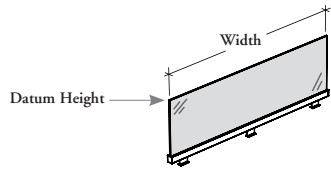

R P S A G

Add-On Screen for Modular Desk – Glass

This screen provides central or lateral space division and desktop privacy in no column applications. It provides a lighter, frameless alternative to Original or Framed Elements.

WHAT'S INCLUDED

1 glass screen, support frame, and mounting hardware.

NOTES

Can be used either in back or lateral position between two workstations.

Can be mounted on the top of:

- The junction of two modular desks.
- To center of a Desk-Mounted Shelf (RSBMS)

Frosted (FT) is a single-sided etched tempered glass.

PRODUCT OPTIONS

Height	Width	Glass Finish	Supporting Frame Finish	Mounting Option
06 (42" high datum line with Shelf-Mounted option (S))	19, 20, 21, 22, 23, 24, 25, 26, 27, 28, 29, 30, 31, 32, 33, 34, 35, 36, 37, 38, 39, 40, 41, 42, 43, 44, 45, 46, 47, 48, 49, 50, 51, 52, 53, 54, 55, 56, 57, 58, 59, 60, 61, 62, 63, 64, 65, 66, 67, 68, 69, 70, 71, 72, 73, 74, 75, 76, 77, 78, 79, 80, 81, 82, 83, 84	CL Clear	Foundation	D Desk-Mounted
07 (Desk-Mounted Shelf Height with Desk-Mounted option (D))		FT Frosted	Mica	S Shelf-Mounted
13 (42" high datum line with Desk-Mounted option (D))				
15 (51" high datum line with Shelf-Mounted option (S))				
22 (51" high datum line with Desk-Mounted option (D))				

442

SAMPLE ORDER CODE

RPSAG 06	51	CL	9	S

DIMENSIONS INCHES / MM

H	W
6 / 152	21 / 533
6 / 152	24 / 610
6 / 152	27 / 686
6 / 152	30 / 762
6 / 152	33 / 838
6 / 152	36 / 914
6 / 152	39 / 991
6 / 152	42 / 1067
6 / 152	45 / 1143
6 / 152	48 / 1219
6 / 152	51 / 1295

PRICING

Clear (CL)	Frosted (FT)
138	166
145	178
153	187
159	197
168	209
175	220
183	229
189	242
197	251
205	262
212	272

DIMENSIONS INCHES / MM

H	W
6 / 152	54 / 1372
6 / 152	57 / 1448
6 / 152	60 / 1524
6 / 152	63 / 1600
6 / 152	66 / 1676
6 / 152	69 / 1753
6 / 152	72 / 1829
6 / 152	75 / 1905
6 / 152	78 / 1981
6 / 152	81 / 2057
6 / 152	84 / 2134

PRICING

Clear (CL)	Frosted (FT)
219	284
226	293
233	306
245	315
255	326
267	338
279	348
288	358
299	371
309	380
321	394

Pricing is continued on the following page.