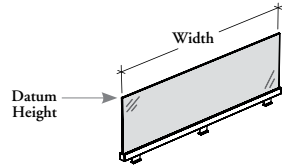

columns & screens

Xpress

R P S A G

Add-On Screen for Modular Desk – Glass

This screen provides central or lateral space division and desktop privacy in no column applications. It provides a lighter, frameless alternative to Framed Elements.

Frosted (FT) is a single-sided etched tempered glass.

All glass finishes are available as Xpress. Please see Xpress catalogue and/or specification software for details.

PRODUCT OPTIONS

Height	Width	Glass Finish	Supporting Frame Finish	Mounting Option
06 (42" high datum line with Shelf-Mounted option (S))	19, 20, 21, 22, 23, 24, 25, 26, 27, 28, 29, 30, 31, 32, 33, 34, 35, 36, 37, 38, 39, 40, 41, 42, 43, 44, 45, 46, 47, 48, 49, 50, 51, 52, 53, 54, 55, 56, 57, 58, 59, 60, 61, 62, 63, 64, 65, 66, 67, 68, 69, 70, 71, 72, 73, 74, 75, 76, 77, 78, 79, 80, 81, 82, 83, 84	CL Clear	Foundation	D Desk-Mounted
07 (Desk-Mounted Shelf Height with Desk-Mounted option (D))		FT Frosted	Mica	
13 (42" high datum line with Desk-Mounted option (D))				
15 (51" high datum line with Shelf-Mounted option (S))				
22 (51" high datum line with Desk-Mounted option (D))				

DIMENSIONS INCHES / MM

H	W
6 / 152	54 / 1372
6 / 152	57 / 1448
6 / 152	60 / 1524
6 / 152	63 / 1600
6 / 152	66 / 1676
6 / 152	69 / 1753
6 / 152	72 / 1829
6 / 152	75 / 1905
6 / 152	78 / 1981
6 / 152	81 / 2057
6 / 152	84 / 2134
7 / 178	52 / 1321
7 / 178	53 / 1346
7 / 178	54 / 1372
7 / 178	55 / 1397
7 / 178	56 / 1422
7 / 178	57 / 1448
7 / 178	58 / 1473
7 / 178	59 / 1499
7 / 178	60 / 1524
7 / 178	61 / 1549
7 / 178	62 / 1575
7 / 178	63 / 1600
7 / 178	64 / 1626
7 / 178	65 / 1651