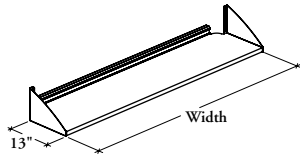

mounted storage & accessories

Xpress

ROSM Shelf – Metal

This shelf provides a convenient open storage space above the worksurface.

WHAT'S INCLUDED

1 shelf, 2 shelf supports, 1 back rail, and mounting hardware.

WHAT'S EXCLUDED

Structural Columns.

NOTES

Specify the width according to the width of the desk over which the shelf is mounted. Shelf width is actually 2.5" less.

PRODUCT OPTIONS

Shelf Style	Depth	Width	Shelf Finish	Hardware and Support Rail Finish
L Linear	13	24, 30, 36, 42, 48, 54, 60, 66, 72, 78, 84	Foundation Mica	Foundation Mica

SAMPLE ORDER CODE

ROSM L	13	24	G	G
---------------	-----------	-----------	----------	----------

**DIMENSIONS
INCHES / MM**

D	W
13 / 330	24 / 610
13 / 330	30 / 762
13 / 330	36 / 914
13 / 330	42 / 1067
13 / 330	48 / 1219
13 / 330	54 / 1372
13 / 330	60 / 1524
13 / 330	66 / 1676
13 / 330	72 / 1829
13 / 330	78 / 1981
13 / 330	84 / 2134