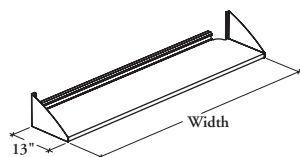

mounted storage & accessories

Xpress

ROSM Shelf – Metal

This shelf provides a convenient open storage space above the worksurface.

WHAT'S INCLUDED

1 shelf, 2 shelf supports, 1 back rail, and mounting hardware.

WHAT'S EXCLUDED

Structural Columns and Book Organizers.

NOTES

Specify the width according to the width of the desk over which the shelf is mounted. Shelf width is actually 2.5" less.

PRODUCT OPTIONS

Shelf Style	Depth	Width	Shelf Finish	Hardware and Support Rail Finish
L Linear	13	24, 30, 36, 42, 48, 54, 60, 66, 72, 78, 84	Foundation Mica	Foundation Mica

SAMPLE ORDER CODE

ROSM L	13	24	G	G
---------------	-----------	-----------	----------	----------

DIMENSIONS INCHES / MM

D	W
13 / 330	24 / 610
13 / 330	30 / 762
13 / 330	36 / 914
13 / 330	42 / 1067
13 / 330	48 / 1219
13 / 330	54 / 1372
13 / 330	60 / 1524
13 / 330	66 / 1676
13 / 330	72 / 1829
13 / 330	78 / 1981
13 / 330	84 / 2134