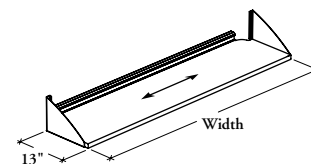

This shelf provides a convenient open storage space above the worksurface.

WHAT'S INCLUDED

1 shelf, 2 shelf supports, 1 back rail, and mounting hardware.

WHAT'S EXCLUDED

Structural Columns and Shelf Adapter for Universal Light.

NOTES

Specify the width according to the width of the desk over which the shelf is mounted.
Shelf width is actually 2.5" less.

ROSL
Shelf – Solid

PRODUCT OPTIONS

Shelf Style	Depth	Width	Shelf Finish	Edge Trim Finish	Hardware and Support Rail Finish
L Linear	13	24, 30, 36, 42, 48, 54, 60, 66, 72, 78, 84	Source Laminate Foundation Laminate Flintwood	Edge Trim Colors	Foundation Mica

SAMPLE ORDER CODE

ROSL L	13	24	2D	4D	G
---------------	-----------	-----------	-----------	-----------	----------

DIMENSIONS
INCHES / MM

D	W
13 / 330	24 / 610
13 / 330	30 / 762
13 / 330	36 / 914
13 / 330	42 / 1067
13 / 330	48 / 1219
13 / 330	54 / 1372
13 / 330	60 / 1524
13 / 330	66 / 1676
13 / 330	72 / 1829
13 / 330	78 / 1981
13 / 330	84 / 2134