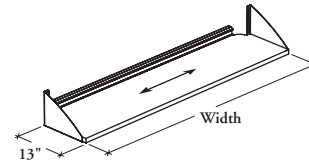

ROSL

Shelf – Solid

This shelf provides a convenient open storage space above the worksurface.

WHAT'S INCLUDED

1 shelf, 2 shelf supports, 1 back rail, and mounting hardware.

WHAT'S EXCLUDED

Structural Columns, Book Organizers, and Shelf Adapter for Universal Light.

NOTES

Specify the width according to the width of the desk over which the shelf is mounted.
Shelf width is actually 2.5" less.

PRODUCT OPTIONS

Shelf Style	Depth	Width	Shelf Finish	Edge Trim Finish	Hardware and Support Rail Finish
L Linear	13	24, 30, 36, 42, 48, 54, 60, 66, 72, 78, 84	Source Laminate Foundation Laminate Flintwood	Edge Trim Colors	Foundation Mica

SAMPLE ORDER CODE

ROSL L	13	24	2D	4D	G
---------------	-----------	-----------	-----------	-----------	----------

**DIMENSIONS
INCHES / MM**

D	W
13 / 330	24 / 610
13 / 330	30 / 762
13 / 330	36 / 914
13 / 330	42 / 1067
13 / 330	48 / 1219
13 / 330	54 / 1372
13 / 330	60 / 1524
13 / 330	66 / 1676
13 / 330	72 / 1829
13 / 330	78 / 1981
13 / 330	84 / 2134