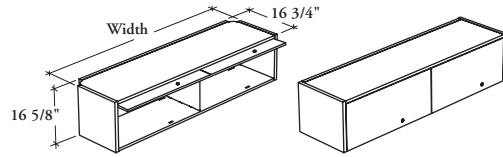

#### WHAT'S INCLUDED

1 overhead cabinet, column- wall-mounting supports, lock and keys, and components as listed below:

	Widths	
	24" to 48"	54" to 84"
Door	1	2
Divider	n/a	1

#### WHAT'S EXCLUDED

Structural Columns and Book Organizers.

#### NOTES

This cabinet has a 19 1/2" clearance between the top of the desk to the bottom of the cabinet.

This cabinet is shipped knocked down.

Specify the width according to the width of the desk over which the overhead cabinet is mounted. Column-Mounted Overhead Cabinet width is actually 2.5" less.