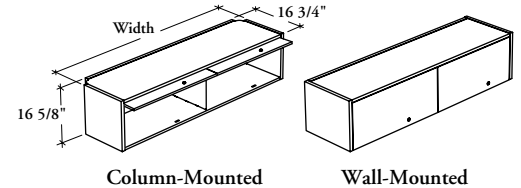

	Widths	
	24" to 48"	54" to 84"
Door	1	2
Divider	n/a	1

**WHAT'S EXCLUDED**

Structural Columns.

**NOTES**

This cabinet has a 19 1/2" clearance between the top of the desk to the bottom of the cabinet.

This cabinet is shipped knocked down.

Specify the width according to the width of the desk over which the overhead cabinet is mounted. Column-Mounted Overhead Cabinet width is actually 2.5" less.

**PRODUCT OPTIONS**

Mounted Style	Depth	Width	Door Finish	Case Finish	Key Style
<b>C</b> Column-Mounted	16	24, 30, 36, 42, 48, 54, 60, 66, 72, 78, 84	Foundation	Foundation	<b>K</b> Keyed Alike <b>R</b> Keyed Randomly <b>N</b> No Lock
<b>W</b> Wall-Mounted			Mica	Mica	