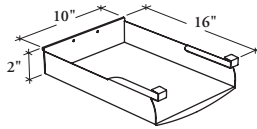

mounted storage & accessories

Xpress

ROHP Pigeonhole

The Pigeonhole easily installs under overhead cabinets and can hold both letter- and legal-size paper.

WHAT'S INCLUDED

1 pigeonhole.

PRODUCT OPTIONS

Height	Depth	Finish
02	16	Foundation Accent Mica

SAMPLE ORDER CODE

ROHP 02	16	G
----------------	-----------	----------

DIMENSIONS INCHES / MM

H	D
2 / 51	16 / 406

PRICING

Foundation	Mica/Accent
42	54