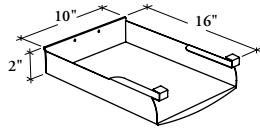

mounted storage & accessories

Xpress

ROHP Pigeonhole

The Pigeonhole easily installs under overhead cabinets and can hold both letter- and legal-size paper.

WHAT'S INCLUDED

1 pigeonhole.

PRODUCT OPTIONS

Height	Depth	Finish
02	16	Foundation Accent Mica

SAMPLE ORDER CODE

ROHP 02	16	G
----------------	-----------	----------

DIMENSIONS INCHES / MM

H	D
2 / 51	16 / 406

PRICING

Foundation	Mica/Accent
47	59