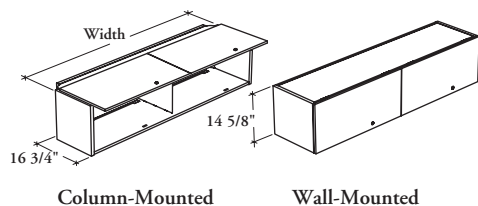

mounted storage & accessories

Xpress

ROCMF

Overhead Cabinet – Metal Flipper Door(s)– Flush Front Style

This cabinet is a metal mounted storage unit that provides above worksurface storage capabilities.

WHAT'S INCLUDED

1 overhead cabinet, column- or wall-mounting supports, lock and keys, and components as listed below:

	Widths	
	24" to 48"	54" to 84"
Door	1	2
Divider	n/a	1

WHAT'S EXCLUDED

Structural Columns and Book Organizers.

NOTES

This cabinet is shipped knocked down.

This cabinet has a 21 1/2" clearance between the top of the desk to the bottom of the cabinet.

Specify the width according to the width of the worksurface over which the overhead cabinet is mounted. Column-Mounted Overhead Cabinet width is actually 2.5" less.

SAMPLE ORDER CODE

ROCMF W	16	24	E	E	K	2
----------------	-----------	-----------	----------	----------	----------	----------

DIMENSIONS INCHES / MM

D	W
16 / 406	24 / 610
16 / 406	30 / 762
16 / 406	36 / 914
16 / 406	42 / 1067
16 / 406	48 / 1219
16 / 406	54 / 1372
16 / 406	60 / 1524
16 / 406	66 / 1676
16 / 406	72 / 1829
16 / 406	78 / 1981
16 / 406	84 / 2134