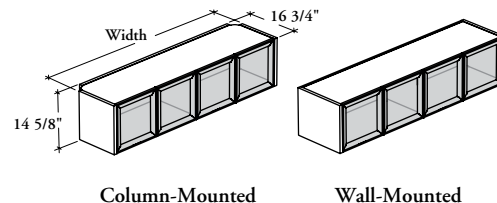

This cabinet is a mounted storage unit that supplies overhead storage and space division between workstations.

WHAT'S INCLUDED

1 overhead cabinet, column- or wall-mounting supports, and components as listed below:

	Widths			
	24" to 36"	42" to 54"	60" to 78"	84"
Door	2	3	4	5
Divider	n/a	1	1	2

WHAT'S EXCLUDED

Structural Columns.

NOTES

This cabinet is shipped knocked down.

This cabinet has a 21 1/2" clearance between the top of the desk to the bottom of the cabinet.

Specify the width according to the width of the desk over which the overhead cabinet is mounted. Column-Mounted Overhead Cabinet width is actually 2.5" less.

Frosted (FT) is a single-sided etched tempered glass which is facing inward of cabinet.

Xpress Not all glass finishes are available as Xpress. Please see Xpress catalogue and/or specification software for details.

ROCHG
Overhead Cabinet –
Glass Hinged Doors

PRODUCT OPTIONS

Mounted Style	Depth	Width	Case Finish	Shelf and Divider Finish	Door Frame Finish	Glass Door Finish	Key Style	
C Column-Mounted	16	24, 30, 36, 42, 48, 54, 60, 66, 72, 78, 84	Source Laminate	Foundation	Foundation	Standard Glass: CL Clear FT Frosted Back-Painted Glass	N No Lock K Keyed Alike R Keyed Randomly	
W Wall-Mounted			Foundation	Mica	Mica			AC Clear Anodized

SAMPLE ORDER CODE

ROCHG W	16	84	3D	N	7	FT	N

DIMENSIONS
INCHES / MM

D	W
16 / 406	24 / 610
16 / 406	30 / 762
16 / 406	36 / 914
16 / 406	42 / 1067
16 / 406	48 / 1219
16 / 406	54 / 1372
16 / 406	60 / 1524
16 / 406	66 / 1676
16 / 406	72 / 1829
16 / 406	78 / 1981
16 / 406	84 / 2134

PRICING

CLEAR GLASS (CL)		FROSTED GLASS (FT) / BACK-PAINTED GLASS	
Source Laminate/ Foundation	Mica	Source Laminate/ Foundation	Mica
1747	1885	1880	2018
1907	2050	2040	2183
2079	2216	2212	2349
2380	2524	2582	2726
2529	2668	2731	2870
2719	2857	2921	3059
3175	3314	3443	3582
3196	3334	3464	3602
3246	3386	3514	3654
3271	3413	3539	3681
3855	3995	4193	4333

KEY UPCHARGE

Keyed Alike or Keyed Randomly
55
55
55
115
115
115
115
115
115
115
115
171