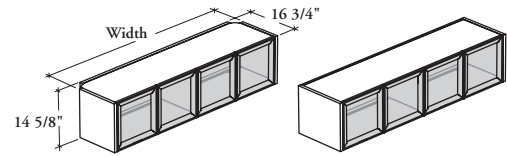

This cabinet is a mounted storage unit that supplies overhead storage and space division between workstations.

WHAT'S INCLUDED

1 overhead cabinet, column- or wall-mounting supports, and components as listed below:

	Widths			
	24" to 36"	42" to 54"	60" to 78"	84"
Door	2	3	4	5
Divider	n/a	1	1	2

WHAT'S EXCLUDED

Structural Columns and Book Organizers.

NOTES

This cabinet is shipped knocked down.

This cabinet has a 21 1/2" clearance between the top of the desk to the bottom of the cabinet.

Specify the width according to the width of the desk over which the overhead cabinet is mounted. Column-Mounted Overhead Cabinet width is actually 2.5" less.

Frosted (FT) is a single-sided etched tempered glass which is facing inward of cabinet.

ROCHG Overhead Cabinet – Glass Hinged Doors

Column-Mounted

Wall-Mounted

PRODUCT OPTIONS

Mounted Style	Depth	Width	Case Finish	Shelf and Divider Finish	Door Frame Finish	Glass Door Finish	Key Style	
C Column-Mounted	16	24, 30, 36, 42, 48, 54, 60, 66, 72, 78, 84	Source Laminate	Foundation	Foundation	Standard Glass: CL Clear FT Frosted Back-Painted Glass	N No Lock K Keyed Alike R Keyed Randomly	
W Wall-Mounted			Foundation	Mica	Mica			AC Clear Anodized

SAMPLE ORDER CODE

ROCHG W	16	84	3D	N	7	FT	N

DIMENSIONS INCHES / MM

D	W
16 / 406	24 / 610
16 / 406	30 / 762
16 / 406	36 / 914
16 / 406	42 / 1067
16 / 406	48 / 1219
16 / 406	54 / 1372
16 / 406	60 / 1524
16 / 406	66 / 1676
16 / 406	72 / 1829
16 / 406	78 / 1981
16 / 406	84 / 2134

PRICING

CLEAR GLASS (CL)

Source Laminate/ Foundation	Mica
1355	1462
1479	1589
1612	1720
1847	1958
1962	2070
2109	2217
2463	2571
2479	2587
2518	2627
2538	2647
2990	3099

FROSTED GLASS (FT)/ BACK-PAINTED GLASS

Source Laminate/ Foundation	Mica
1458	1565
1582	1692
1715	1823
2004	2115
2119	2227
2266	2374
2671	2779
2687	2795
2726	2835
2746	2855
3251	3360

KEY UPCHARGE

Keyed Alike or Keyed Randomly
42
42
42
89
89
89
89
89
89
89
132