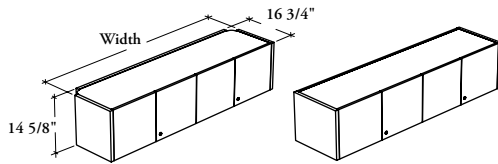

mounted storage & accessories

Xpress

ROCC

Overhead Cabinet – Solid Hinged Doors

Column-Mounted

Wall-Mounted

This cabinet is a lockable mounted storage unit that supplies overhead storage and space division between workstations.

WHAT'S INCLUDED

1 overhead cabinet, column- or wall-mounting supports, lock and keys, and components as listed below:

	Widths			
	24" to 36"	42" to 54"	60" to 78"	84"
Door	2	3	4	5
Divider	n/a	1	1	2

WHAT'S EXCLUDED

Structural Columns (RPSC).

NOTES

This cabinet is shipped knocked down.

This cabinet has a 21 1/2" clearance between the top of the desk to the bottom of the cabinet.

Specify the width according to the width of the desk over which the overhead cabinet is mounted. Column-Mounted Overhead Cabinet width is actually 2.5" less.

SAMPLE ORDER CODE

ROCC C	16	24	2D	4D	3D	E	K
---------------	-----------	-----------	-----------	-----------	-----------	----------	----------

DIMENSIONS INCHES / MM

D	W
16 / 406	24 / 610
16 / 406	30 / 762
16 / 406	36 / 914
16 / 406	42 / 1067
16 / 406	48 / 1219
16 / 406	54 / 1372
16 / 406	60 / 1524
16 / 406	66 / 1676
16 / 406	72 / 1829
16 / 406	78 / 1981
16 / 406	84 / 2134