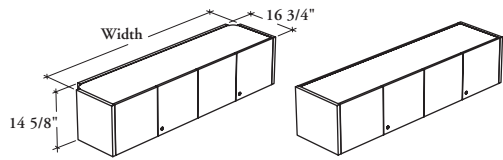

mounted storage & accessories

Xpress

ROCC

Overhead Cabinet – Solid Hinged Doors

Column-Mounted

Wall-Mounted or
W/R/S-Mounted

This cabinet is a lockable mounted storage unit that supplies overhead storage and space division between workstations.

WHAT'S INCLUDED

1 overhead cabinet, column-, wall- or W/R/S-mounting supports, lock and keys, and components as listed below:

	Widths			
	24" to 36"	42" to 54"	60" to 78"	84"
Door	2	3	4	5
Divider	n/a	1	1	2

WHAT'S EXCLUDED

Structural Columns and Book Organizers.

NOTES

This cabinet is shipped knocked down.

This cabinet has a 21 1/2" clearance between the top of the desk to the bottom of the cabinet.

Specify the width according to the width of the desk over which the overhead cabinet is mounted. Column-Mounted Overhead Cabinet width is actually 2.5" less.

SAMPLE ORDER CODE

ROCC C	16	24	YM	SB	XM	E	K
---------------	-----------	-----------	-----------	-----------	-----------	----------	----------

DIMENSIONS INCHES / MM

D	W
16 / 406	24 / 610
16 / 406	30 / 762
16 / 406	36 / 914
16 / 406	42 / 1067
16 / 406	48 / 1219
16 / 406	54 / 1372
16 / 406	60 / 1524
16 / 406	66 / 1676
16 / 406	72 / 1829
16 / 406	78 / 1981
16 / 406	84 / 2134