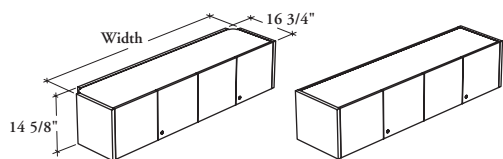

mounted storage & accessories

Xpress

ROCC

Overhead Cabinet – Solid Hinged Doors

Column-Mounted

Wall-Mounted

This cabinet is a lockable mounted storage unit that supplies overhead storage and space division between workstations.

WHAT'S INCLUDED

1 overhead cabinet, column- or wall-mounting supports, lock and keys, and components as listed below:

	Widths			
	24" to 36"	42" to 54"	60" to 78"	84"
Door	2	3	4	5
Divider	n/a	1	1	2

WHAT'S EXCLUDED

Structural Columns and Book Organizers.

NOTES

This cabinet is shipped knocked down.

This cabinet has a 21 1/2" clearance between the top of the desk to the bottom of the cabinet.

Specify the width according to the width of the desk over which the overhead cabinet is mounted. Column-Mounted Overhead Cabinet width is actually 2.5" less.

SAMPLE ORDER CODE

ROCC C	16	24	2D	4D	3D	E	K
---------------	-----------	-----------	-----------	-----------	-----------	----------	----------

558

DIMENSIONS INCHES / MM

D	W
16 / 406	24 / 610
16 / 406	30 / 762
16 / 406	36 / 914
16 / 406	42 / 1067
16 / 406	48 / 1219
16 / 406	54 / 1372
16 / 406	60 / 1524
16 / 406	66 / 1676
16 / 406	72 / 1829
16 / 406	78 / 1981
16 / 406	84 / 2134