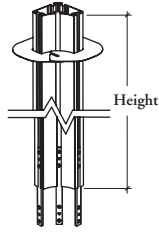

Xpress

RLSP

Column-Mounted Power Pole

The Column-Mounted Power Pole is used to safely route power and communication cables from the top of a Structural Column to the ceiling.

WHAT'S INCLUDED

1 column-mounted power pole, 3 mounting rods, ceiling plates, and mounting hardware.

WHAT'S EXCLUDED

Ceiling Feed.

NOTES

If the same pole is used to route both power and communication cables, a Power Pole Divider (RLSD) is available.

The 48" long pole accommodates ceilings up to 9'.

The 54" long pole accommodates ceilings up to 9 1/2'.

The opening can accommodate up to 36 Data Cables cat5 and 1 Ceiling Feed

PRODUCT OPTIONS

Height	Finish
48, 54	Foundation Mica

SAMPLE ORDER CODE

RLSP 48	G
---------	---

DIMENSIONS INCHES / MM

H
48 / 1219
54 / 1372