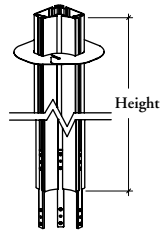

### Column-Mounted Power Pole

The Column-Mounted Power Pole is used to safely route power and communication cables from the top of a Structural Column to the ceiling.

**WHAT'S INCLUDED**

1 column-mounted power pole, 3 mounting rods, ceiling plates, and mounting hardware.

<b>RLSP 48</b>	<b>G</b>
----------------	----------

**DIMENSIONS  
INCHES / MM**

H
48 / 1219
54 / 1372

**PRICING**

	Foundation	Mica
	202	222
	222	244