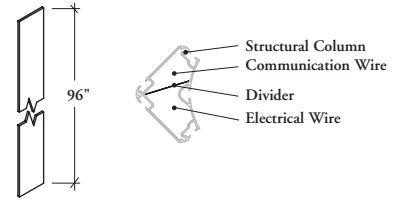

### Power Pole Divider

The Power Pole Divider separates power cables from communication cables inside a Column-Mounted Power Pole.

**WHAT'S INCLUDED**

1 power pole divider.

**WHAT'S EXCLUDED**

Column-Mounted Power Pole.

**NOTES**

The Power Pole Divider extends beyond the length of a Column-Mounted Power Pole to separate power and communication cables below the worksurface.

Cannot be used in a lateral Power Pole.

**PRODUCT OPTIONS**

**Length**

96

**SAMPLE ORDER CODE**

**RLSD 96**

**DIMENSIONS  
INCHES / MM**

L

96 / 2438

**PRICING**