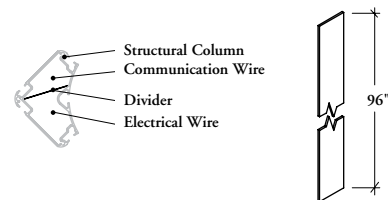

The Power Pole Divider separates power cables from communication cables inside a Column-Mounted Power Pole.

**WHAT'S INCLUDED**

1 power pole divider.

**WHAT'S EXCLUDED**

Column-Mounted Power Pole.

**NOTES**

The Power Pole Divider extends beyond the length of a Column-Mounted Power Pole to separate power and communication cables below the worksurface.

Cannot be used in a lateral Power Pole.

**RLSD**  
**Power Pole Divider**

**PRODUCT OPTIONS**

Length
96

**SAMPLE ORDER CODE**

**RLSD 96**

**DIMENSIONS**  
**INCHES / MM**

**PRICING**

DIMENSIONS	PRICING
L	
96 / 2438	53