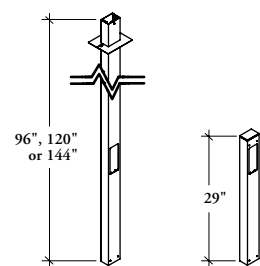

Xpress

RLPS

Lateral Power Pole

(Ceiling Feeds) (Base Feeds)

The Lateral Power Pole is used to safely route power and communication cables from the top of a worksurface, freestanding screen, freestanding storage or credenzas to the ceiling.

WHAT'S INCLUDED

1 lateral power pole, 1 divider, ceiling plates, and mounting hardware.

WHAT'S EXCLUDED

Ceiling Feed.

NOTES

The 29\"/>

The 96\"/>

The opening can accommodate up to 36 Data Cables cat5 and 1 Ceiling Feed.

SAMPLE ORDER CODE

RLPS U	144	E
---------------	------------	----------

DIMENSIONS
INCHES / MM

H
29 / 737
96 / 2438
120 / 3048
144 / 3658

PRICING

298
490
582
640