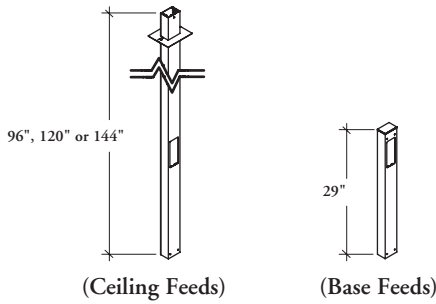

### Lateral Power Pole

The Lateral Power Pole is used to safely route power and communication cables from the top of a worksurface, freestanding screen, freestanding storage or credenzas to the ceiling.

**SAMPLE ORDER CODE**

<b>RLPS U</b>	<b>144</b>	<b>E</b>
---------------	------------	----------

**DIMENSIONS  
INCHES / MM**

H
29 / 737
96 / 2438
120 / 3048
144 / 3658

**PRICING**

232
380
452
497