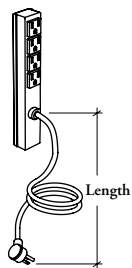

Xpress

RLPP

Underworksurface Plug-In Power Bar

This power bar has four outlets and may be connected to a wall outlet multi-outlet strip or power source.

WHAT'S INCLUDED

1 underworksurface plug-in power bar.

WHAT'S EXCLUDED

Wire Management Clips and Cable Tray.

NOTES

This product has a flat 45° plug.

This product is finished in Clear Anodized.

PRODUCT OPTIONS

Length (Inches)

72, 180

SAMPLE ORDER CODE

RLPP 180

**DIMENSIONS
INCHES / MM**

L
72 / 1829
180 / 4572

PRICING

303
217