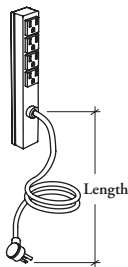

### Underworksurface Plug-In Power Bar

This power bar has four outlets and may be connected to a wall outlet multi-outlet strip or power source.

**WHAT'S INCLUDED**

1 underworksurface plug-in power bar.

**WHAT'S EXCLUDED**

Wire Management Clips and Cable Tray.

**NOTES**

This product has a flat 45° plug.

This product is finished in Clear Anodized.

**PRODUCT OPTIONS**

Length (Inches)

72, 180

**SAMPLE ORDER CODE**

**RLPP 180**

**DIMENSIONS  
INCHES / MM**

L
72 / 1829
180 / 4572

**PRICING**

166
231