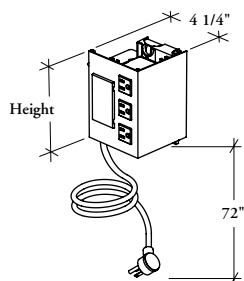

Xpress

RLMSP

Desk-Mounted Shelf Power and Data Kit

The Desk-Mounted Shelf Power and Data Kit provides access to electrics and data at worksurface height and is installed under a Desk-Mounted Shelf (RSBMS) or Elevated Desktop Cabinets.

WHAT'S INCLUDED

1 power bar, 1 cover, 1 communication cover cap, and mounting hardware.

WHAT'S EXCLUDED

Desk-Mounted Shelf, Voice/Data faceplates and jacks (must be field supplied and installed).

NOTES

This product comes with 3-Wire option (3P) and has a flat 45° plug.

The Data Access has a standard opening of 2.71" x 1.38" (69 mm x 35 mm).

The data cut-out is designed to accept a standard office furniture data faceplate.

PRODUCT OPTIONS

Power Configuration	Height	Cover Finish
D Power and Data	07 Desk-Mounted Shelf	Foundation
	08 Desktop Cabinet	Mica

SAMPLE ORDER CODE

RLMSP D	07	K
---------	----	---

DIMENSIONS INCHES / MM

H
7 / 178
8 / 203

PRICING

302
302