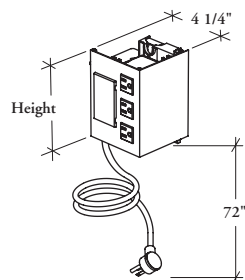

Xpress

RLMSP

Desk-Mounted Shelf Power and Data Kit

The Desk-Mounted Shelf Power and Data Kit provides access to electrics and data at worksurface height and is installed under a Desk-Mounted Shelf (RSBMS) or Elevated Desktop Cabinets.

WHAT'S INCLUDED

1 power bar, 1 cover, 1 communication cover cap, and mounting hardware.

WHAT'S EXCLUDED

Desk-Mounted Shelf, Voice/Data faceplates and jacks (must be field supplied and installed).

NOTES

This product comes with 3-Wire option (3P) and has a flat 45° plug.

The Data Access has a standard opening of 2.71" x 1.38" (69 mm x 35 mm).

The data cut-out is designed to accept a standard office furniture data faceplate.

PRODUCT OPTIONS

Power Configuration	Height	Cover Finish
D Power and Data	07 Desk-Mounted Shelf	Foundation
	08 Desktop Cabinet	Mica

SAMPLE ORDER CODE

RLMSP D	07	K
----------------	-----------	----------

**DIMENSIONS
INCHES / MM**

H
7 / 178
8 / 203

PRICING

272
272