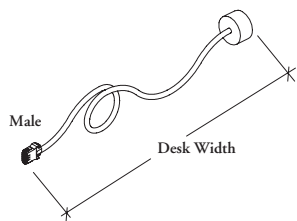

Xpress

RLDF

Ceiling Feed

The Ceiling Feed includes a Junction Box to connect to the building supply and routes power into the workstation from the ceiling.

WHAT'S INCLUDED

1 ceiling feed harness, 1 junction box, and mounting hardware.

WHAT'S EXCLUDED

Power Harness Extension, Power Box, Distribution Box and Power Pole.

NOTES

The connection to the building power supply must be executed by a qualified electrician.

The same wire system must be specified for all electrical components in a configuration.

Can be routed from the ceiling to the workstation through a Column-Mounted Power Pole (RLSP) or Lateral Power Pole (RLPS).

Check local codes for limits and restrictions on harness length.

PRODUCT OPTIONS

Mounting Option	Wire System	Height (Power Pole)	Desk Width (Not applicable with mounting option (A))	Country of Installation
M Modular Desk	4B 4-Wire	048, 054, 096, 120, 144	24, 30, 36, 42, 48, 54, 60, 66, 72, 78, 84	A Canada / U.S.A.
A Spine Desk – Adjacent Power Position	5D 5-Wire			
C Spine Desk – Centered Power Position	7G 7-Wire Isolated Ground			
O Spine Desk – Opposite Power Position	8T 8-Wire Isolated Ground			
	8N 8-Wire Separate Neutral			
	8K 8-Wire Dual Isolated			

SAMPLE ORDER CODE

RLDF M	8T	048	78	A

DIMENSIONS INCHES / MM

H	Dw
48 / 1219	24 / 610
48 / 1219	30 / 762
48 / 1219	36 / 914
48 / 1219	42 / 1067
48 / 1219	48 / 1219
48 / 1219	54 / 1372
48 / 1219	60 / 1524
48 / 1219	66 / 1676
48 / 1219	72 / 1829
48 / 1219	78 / 1981
48 / 1219	84 / 2134
54 / 1372	24 / 610
54 / 1372	30 / 762
54 / 1372	36 / 914
54 / 1372	42 / 1067
54 / 1372	48 / 1219
54 / 1372	54 / 1372
54 / 1372	60 / 1524
54 / 1372	66 / 1676
54 / 1372	72 / 1829
54 / 1372	78 / 1981
54 / 1372	84 / 2134

PRICING

MODULAR DESK MOUNTING OPTION (M)				
4-Wire (4B)	5-Wire (5D)	7-Wire (7G)	8-Wire (8T to 8K)	
148	166	195	211	
150	167	198	214	
152	169	200	216	
154	171	204	219	
155	173	205	220	
155	173	205	222	
159	176	208	224	
162	180	211	228	
166	184	215	231	
168	187	218	235	
171	190	222	238	
177	196	228	247	
152	169	200	216	
154	171	204	219	
155	173	205	220	
155	173	205	222	
159	176	208	224	
162	180	211	228	
166	184	215	231	
168	187	218	235	
171	190	222	238	
174	193	224	242	
177	196	228	247	

Pricing is continued on the following page.