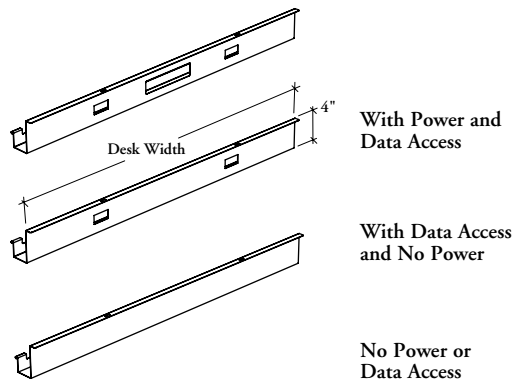

Xpress

RLDEC

Beam Cover

The Beam Cover is used to hide wires under a desk.

WHAT'S INCLUDED

1 beam cover (with or without power and data, as specified) and 1 grey data blank per data cut-out.

WHAT'S EXCLUDED

Structural Beam (comes with desk), Voice/Data faceplates and jacks (must be field supplied and installed).

NOTES

Beam Cover width should match the width of the desk under which it is being applied.

Power and Data Access is **not** available on 24" or 30" wide cover and do **not** include data access on 36".

With Data Access and No Power includes one centered cut-out for widths between 24" and 36".

The Data Access has a standard opening of 2.71" x 1.38" (69 mm x 35 mm).

Coordinate colors for cover are solid colors that can be used to match wood prints such as those of modesty panel or gable.