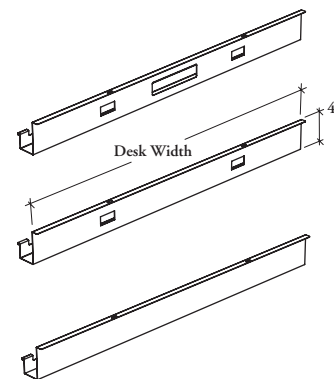

RLDEC Beam Cover

The Beam Cover is used to hide wires under a desk.

WHAT'S INCLUDED

1 beam cover (with or without power and data, as specified) and 1 grey data blank per data cut-out.

WHAT'S EXCLUDED

Structural Beam (comes with desk), Voice/Data faceplates and jacks (must be field supplied and installed).

NOTES

Beam Cover width should match the width of the desk under which it is being applied.

Power and Data Access is not available on 24" or 30" wide cover and do not include data access on 36".

With Data Access and No Power includes one centered cut-out for widths between 24" and 36".

The Data Access has a standard opening of 2.71" x 1.38" (69 mm x 35 mm).

Coordinate colors for cover are solid colors that can be used to match wood prints such as those of modesty panel or gable.

Compatible with Modular Desks only.

With Power and
Data Access

With Data Access
and No Power

No Power or
Data Access

PRODUCT OPTIONS

Desk Width	Power	Finish
24, 30, 36, 42, 48, 54, 60, 66, 72, 78, 84	N No Power or Data Access D With Data Access and No Power P With Power and Data Access	Foundation Mica Coordinate Colors

SAMPLE ORDER CODE

RLDEC 54	P	N2

DIMENSIONS INCHES / MM

PRICING

W	NO POWER OR DATA ACCESS (N)		WITH DATA ACCESS AND NO POWER (D)		WITH POWER AND DATA ACCESS (P)	
	Foundation/ Coordinate Colors	Mica	Foundation/ Coordinate Colors	Mica	Foundation/ Coordinate Colors	Mica
24 / 610	38	43	38	43	n/a	n/a
30 / 762	43	54	43	54	n/a	n/a
36 / 914	54	61	54	61	54	61
42 / 1067	60	66	60	66	60	66
48 / 1219	64	73	64	73	64	73
54 / 1372	70	79	70	79	70	79
60 / 1524	75	90	75	90	75	90
66 / 1676	83	96	83	96	83	96
72 / 1829	90	101	90	101	90	101
78 / 1981	96	108	96	108	96	108
84 / 2134	101	116	101	116	101	116