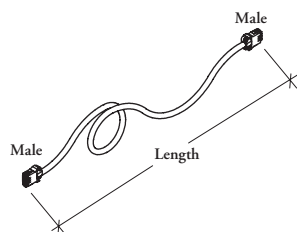

Xpress

RLDC

Power Harness

The Power Harness connects Power Box (RLDU) to each other.

WHAT'S INCLUDED

1 power harness.

WHAT'S EXCLUDED

Power Box, Distribution Box and Power Harness Extension.

NOTES

The wire system for the Power Harness must be specified to correspond to the components and infeeds being used in the configuration.

It can also be used with a Distribution Box.

Check local codes for limits and restrictions on harness length.

SAMPLE ORDER CODE

RLDC S	7G	072	A
---------------	-----------	------------	----------

**DIMENSIONS
INCHES / MM**

L
30 / 762
33 / 838
36 / 914
39 / 991
42 / 1067
45 / 1143
48 / 1219
51 / 1295
54 / 1372
57 / 1448
60 / 1524
63 / 1600
66 / 1676
69 / 1753
72 / 1829
75 / 1905
78 / 1981
81 / 2057
84 / 2134
87 / 2210
90 / 2286
93 / 2362
96 / 2438
99 / 2515

Pricing is continued on the following page.

Power Harness (Continued)

DIMENSIONS
INCHES / MM

PRICING

L	4-Wire (4B)	5-Wire (5D)	7-Wire (7G)	8-Wire (8T)	8-Wire (8N)	8-Wire (8K)
102 / 2591	142	162	193	218	227	247
105 / 2667	149	168	199	228	239	254
108 / 2743	149	168	199	228	239	254
111 / 2819	153	169	205	231	242	262
114 / 2896	153	169	205	231	242	262
117 / 2972	158	175	211	242	256	271
120 / 3048	158	175	211	242	256	271
123 / 3124	162	181	215	248	261	275
126 / 3200	162	181	215	248	261	275
129 / 3277	166	184	219	252	264	280
132 / 3353	166	184	219	252	264	280
135 / 3429	168	188	223	256	268	283
138 / 3505	168	188	223	256	268	283
141 / 3581	170	190	227	261	273	288
144 / 3658	170	190	227	261	273	288
147 / 3734	174	194	230	264	280	292
150 / 3810	174	194	230	264	280	292
153 / 3886	177	198	235	270	285	298
156 / 3962	177	198	235	270	285	298