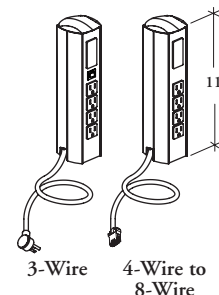

#### WHAT'S EXCLUDED

Wire Management Clips, Structural Column and Voice/Data faceplates and jacks.

#### NOTES

The 3-Wire option (3P) has a flat 45° plug.

The data cut-out is designed to accept a data faceplate.

This product is finished in anodized aluminum with black top cap.

Cannot be mounted on a Spine Desk.

Outlet Configurations	
Wiring Systems	Simplexes (from bottom)
3P	1111
4B	1122
5D	1123
7G	1255
8N	1255
8T	1235
8K	1256