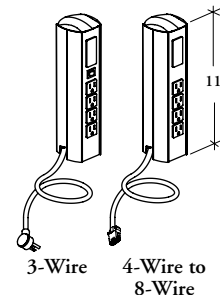

The Worksurface Power and Communication Center provides access to electrics and data at worksurface height.

WHAT'S INCLUDED

1 worksurface power and communication center, and mounting hardware.

WHAT'S EXCLUDED

Wire Management Clips, Structural Column and Voice/Data faceplates and jacks.

NOTES

The 3-Wire option (3P) has a flat 45° plug.

The data cut-out is designed to accept a data faceplate.

This product is finished in anodized aluminum with black top cap.

Cannot be mounted on a Spine Desk.

RLDCC
Worksurface Power and
Communication Center

Outlet Configurations	
Wiring Systems	Simplexes (from bottom)
3P	1111
4B	1122
5D	1123
7G	1255
8N	1255
8T	1235
8K	1256

PRODUCT OPTIONS

SAMPLE ORDER CODE

RLDCC 4B	078	A
-----------------	------------	----------

DIMENSIONS
INCHES / MM

L
21 / 533
24 / 610
27 / 686
30 / 762
33 / 838
36 / 914
42 / 1067
48 / 1219
54 / 1372
60 / 1524
66 / 1676
72 / 1829
78 / 1981
84 / 2134
90 / 2286
96 / 2438
102 / 2591
108 / 2743
114 / 2896
120 / 3048
126 / 3200
132 / 3353
138 / 3505
144 / 3658