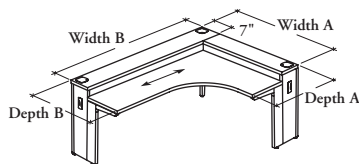

modular desks

Xpress

R J U D

Height-Adjustable Extended Corner Desk – Half Gables

Metal Gables

This height-adjustable desk is designed to maximize workspace space in confined areas.

WHAT'S INCLUDED

3 worksurfaces, 3 metal corner posts with levelers, 2 structural beams, 2 backplash, 2 adjustable half-gables with levelers, 2 linking plates, 1 corner support, worksurface brackets, wire management clips, grommets, and hardware.

WHAT'S EXCLUDED

Flush-Mounted Modesty Panels.

NOTES

This height-adjustable desk is semi-supported and must be connected to other desks adjusted at the same height on both sides.

Height-adjustable desks **cannot** accommodate two stacked overhead cabinets.

Shared positioning allows shared power between back-to-back desks. Must be used in this application on all Height-Adjustable Desks.

PRODUCT OPTIONS

Gable Style	Depth A	Depth B	Width A	Width B	Worksurface Configuration	Worksurface Finish	Edge Trim Style	Edge Trim Finish	Gable and Grommet Finish
M Metal	24, 30	24, 30	42, 48, 54	60, 66, 72, 78, 84	L Left (Shown) R Right	Foundation Laminate Flintwood	6 Straight Trim 9 Flintwood Flat Trim	Edge Trim Colors (for trim style 6)	Foundation Mica

SAMPLE ORDER CODE

RJUD M	24	24	48	84	R	2D	6	4D	Q
--------	----	----	----	----	---	----	---	----	---

DIMENSIONS – INCHES FOR MM X BY 25.4

Da	Db	Wa	Wb
24	24	42	60
24	24	42	66
24	24	42	72
24	24	42	78
24	24	42	84
24	24	48	60
24	24	48	66
24	24	48	72
24	24	48	78
24	24	48	84
24	24	54	60
24	24	54	66
24	24	54	72
24	24	54	78
24	24	54	84