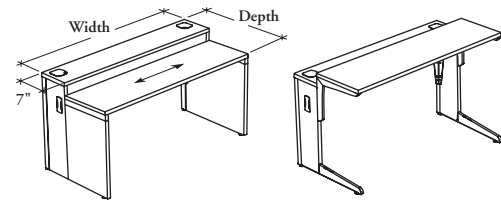

R J R R

Height-Adjustable Rectangular Desk – Full Gables

This freestanding desk offers height adjustment ranging from 26" to 32". It can be used alone or with one or more desks to form a complete workstation.

WHAT'S INCLUDED

2 worksurfaces, 2 metal corner posts with levelers, 1 structural beam, 1 backsplash, 2 adjustable full gables or 2 adjustable metal c-legs with levelers, 2 support plates, worksurface brackets, wire management clips, grommets, and hardware.

WHAT'S EXCLUDED

Flush-Mounted Modesty Panels.

NOTES

Height-adjustable desks **cannot** accommodate two stacked overhead cabinets.

Shared positioning allows shared power between back-to-back desks. Must be used in this application on all Height-Adjustable Desks.

Metal Gables

Metal C-Legs

PRODUCT OPTIONS

Gable Style	Depth	Width	Worksurface Finish	Edge Trim Style	Edge Trim Finish	Gable and Grommet Finish
M Metal	24, 30	24, 30, 36, 42, 48, 54, 60, 66, 72, 78, 84	Foundation Laminate Flintwood	6 Straight Trim	Edge Trim Colors (for trim style 6)	Foundation Mica
C Metal C-Leg				9 Flintwood Flat Trim		

SAMPLE ORDER CODE

RJRR M	24	78	2D	6	4D	C

DIMENSIONS INCHES / MM

D	W
24 / 610	24 / 610
24 / 610	30 / 762
24 / 610	36 / 914
24 / 610	42 / 1067
24 / 610	48 / 1219
24 / 610	54 / 1372
24 / 610	60 / 1524
24 / 610	66 / 1676
24 / 610	72 / 1829
24 / 610	78 / 1981
24 / 610	84 / 2134
30 / 762	24 / 610
30 / 762	30 / 762
30 / 762	36 / 914
30 / 762	42 / 1067
30 / 762	48 / 1219
30 / 762	54 / 1372
30 / 762	60 / 1524
30 / 762	66 / 1676
30 / 762	72 / 1829
30 / 762	78 / 1981
30 / 762	84 / 2134

PRICING

METAL C-LEGS (C)		METAL GABLES (M)	
Foundation Laminate	Flintwood	Foundation Laminate	Flintwood
1212	1740	1347	1875
1238	1773	1372	1908
1283	1839	1420	1975
1310	1876	1444	2011
1335	1908	1470	2045
1405	2009	1540	2145
1461	2091	1596	2226
1514	2163	1650	2299
1559	2227	1693	2364
1635	2340	1770	2476
1706	2442	1841	2578
1261	1816	1397	1949
1316	1894	1453	2029
1381	1983	1517	2119
1431	2054	1567	2190
1484	2133	1619	2269
1511	2169	1648	2303
1532	2195	1668	2333
1590	2280	1725	2414
1650	2366	1785	2501
1732	2482	1867	2617
1806	2593	1942	2730

If Mica Gables or Mica C-Legs are specified, add 69.