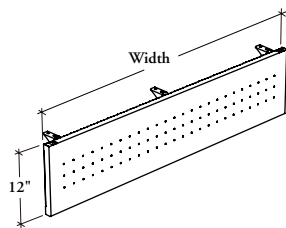

desk accessories

Xpress

REVO Worksurface Suspended Modesty Panel – Metal

Square Solo
(201)

Dot Solo
(401)

The modesty panel provides seated privacy for the following specific Expansion Desking worksurfaces: Rectangular Worksurfaces (RTLTL and RTLDC).

WHAT'S INCLUDED

1 modesty panel and hardware.

PRODUCT OPTIONS

Modesty Panel Height	Width	Modesty Panel Style	Pattern (Embossed Style only)	Modesty Panel and Hardware Finish
H 1/2 Height	30, 31, 32, 33, 34, 35, 36, 37, 38, 39, 40, 41, 42, 43, 44, 45, 46, 47, 48, 49, 50, 51, 52, 53, 54, 55, 56, 57, 58, 59, 60, 61, 62, 63, 64, 65, 66, 67, 68, 69, 70, 71, 72, 73, 74, 75, 76, 77, 78, 79, 80, 81, 82, 83, 84	E Embossed N Solid	201 Square Solo 401 Dot Solo	Foundation Mica

SAMPLE ORDER CODE

REVO H	67	E	201	7
---------------	-----------	----------	------------	----------

DIMENSIONS INCHES / MM

W
30 / 762
31 / 787
32 / 813
33 / 838
34 / 864
35 / 889
36 / 914
37 / 940
38 / 965
39 / 991
40 / 1016
41 / 1041
42 / 1067
43 / 1092
44 / 1118
45 / 1143
46 / 1168
47 / 1194
48 / 1219
49 / 1245
50 / 1270
51 / 1295
52 / 1321
53 / 1346
54 / 1372
55 / 1397
56 / 1422
57 / 1448