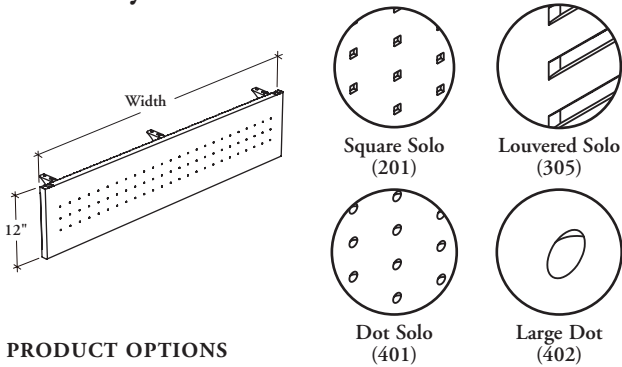

desks accessories

Xpress

REVO Worksurface Suspended Modesty Panel – Metal

The modesty panel provides seated privacy for the following specific Expansion Desking workspaces: Rectangular Workspaces (RTLTL and RTLDC).

WHAT'S INCLUDED

1 modesty panel and hardware.

PRODUCT OPTIONS

Modesty Panel Height	Width	Modesty Panel Style	Pattern (Embossed Style only)	Modesty Panel and Hardware Finish
H 1/2 Height	30, 31, 32, 33, 34, 35, 36, 37, 38, 39, 40, 41, 42, 43, 44, 45, 46, 47, 48, 49, 50, 51, 52, 53, 54, 55, 56, 57, 58, 59, 60, 61, 62, 63, 64, 65, 66, 67, 68, 69, 70, 71, 72, 73, 74, 75, 76, 77, 78, 79, 80, 81, 82, 83, 84	E Embossed N Solid	201 Square Solo 305 Louvered Solo 401 Dot Solo 402 Large Dot	Foundation Mica

394

SAMPLE ORDER CODE

REVO H	67	E	201	7
--------	----	---	-----	---

DIMENSIONS INCHES / MM

W
30 / 762
31 / 787
32 / 813
33 / 838
34 / 864
35 / 889
36 / 914
37 / 940
38 / 965
39 / 991
40 / 1016
41 / 1041
42 / 1067
43 / 1092
44 / 1118
45 / 1143
46 / 1168
47 / 1194
48 / 1219
49 / 1245
50 / 1270
51 / 1295
52 / 1321
53 / 1346
54 / 1372
55 / 1397
56 / 1422
57 / 1448

DIMENSIONS INCHES / MM

W
58 / 1473
59 / 1499
60 / 1524
61 / 1549
62 / 1575
63 / 1600
64 / 1626
65 / 1651
66 / 1676
67 / 1702
68 / 1727
69 / 1753
70 / 1778
71 / 1803
72 / 1829
73 / 1854
74 / 1880
75 / 1905
76 / 1390
77 / 1956
78 / 1981
79 / 2007
80 / 2032
81 / 2057
82 / 2083
83 / 2108
84 / 2134