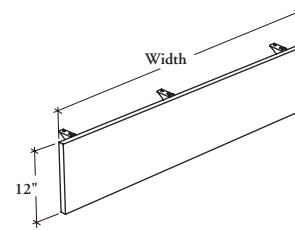

REVL

Worksurface Suspended Modesty Panel – Solid

The modesty panel provides seated privacy for the following specific Expansion Desking worksurfaces: Rectangular Worksurfaces (RTL DL and RTL DC).

WHAT'S INCLUDED

1 modesty panel with hardware.

NOTES

Hardware is finished in Black.

PRODUCT OPTIONS

Modesty Panel Height	Width	Modesty Panel Finish
H 1/2 Height	30, 31, 32, 33, 34, 35, 36, 37, 38, 39, 40, 41, 42, 43, 44, 45, 46, 47, 48, 49, 50, 51, 52, 53, 54, 55, 56, 57, 58, 59, 60, 61, 62, 63, 64, 65, 66, 67, 68, 69, 70, 71, 72, 73, 74, 75, 76, 77, 78, 79, 80, 81, 82, 83, 84	Source Laminate

SAMPLE ORDER CODE

REVL H	66	LE
--------	----	----

DIMENSIONS INCHES / MM

PRICING

W	
30 / 762	72
31 / 787	73
32 / 813	74
33 / 838	75
34 / 864	77
35 / 889	79
36 / 914	83
37 / 940	85
38 / 965	89
39 / 991	90
40 / 1016	92
41 / 1041	93
42 / 1067	95
43 / 1092	96
44 / 1118	97
45 / 1143	98
46 / 1168	99
47 / 1194	100
48 / 1219	102
49 / 1245	103
50 / 1270	104
51 / 1295	107
52 / 1321	110
53 / 1346	112
54 / 1372	116
55 / 1397	119
56 / 1422	129
57 / 1448	130

DIMENSIONS INCHES / MM

PRICING

W	
58 / 1473	131
59 / 1499	132
60 / 1524	133
61 / 1549	134
62 / 1575	136
63 / 1600	137
64 / 1626	139
65 / 1651	141
66 / 1676	143
67 / 1702	145
68 / 1727	148
69 / 1753	149
70 / 1778	150
71 / 1803	153
72 / 1829	154
73 / 1854	157
74 / 1880	158
75 / 1905	160
76 / 1390	162
77 / 1956	165
78 / 1981	166
79 / 2007	168
80 / 2032	169
81 / 2057	171
82 / 2083	173
83 / 2108	175
84 / 2134	176