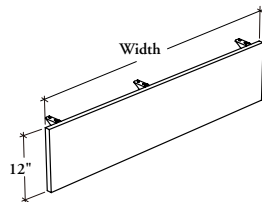

## Worksurface Suspended Modesty Panel – Solid

The modesty panel provides seated privacy for the following specific Expansion Desking worksurfaces: Rectangular Worksurfaces (RTLDL and RTLDC).

**WHAT'S INCLUDED**

1 modesty panel with hardware.

**NOTES**

Hardware is finished in Black.

**PRODUCT OPTIONS**

Modesty Panel Height	Width	Modesty Panel Finish
H 1/2 Height	30, 31, 32, 33, 34, 35, 36, 37, 38, 39, 40, 41, 42, 43, 44, 45, 46, 47, 48, 49, 50, 51, 52, 53, 54, 55, 56, 57, 58, 59, 60, 61, 62, 63, 64, 65, 66, 67, 68, 69, 70, 71, 72, 73, 74, 75, 76, 77, 78, 79, 80, 81, 82, 83, 84	Source Laminate

**SAMPLE ORDER CODE**

<b>REVL H</b>	<b>66</b>	<b>LE</b>
---------------	-----------	-----------

**DIMENSIONS  
INCHES / MM**

**PRICING**

W	
30 / 762	93
31 / 787	94
32 / 813	95
33 / 838	96
34 / 864	99
35 / 889	103
36 / 914	108
37 / 940	110
38 / 965	115
39 / 991	116
40 / 1016	118
41 / 1041	119
42 / 1067	122
43 / 1092	123
44 / 1118	124
45 / 1143	125
46 / 1168	126
47 / 1194	129
48 / 1219	132
49 / 1245	133
50 / 1270	135
51 / 1295	138
52 / 1321	142
53 / 1346	144
54 / 1372	150
55 / 1397	153
56 / 1422	167
57 / 1448	168

**DIMENSIONS  
INCHES / MM**

**PRICING**

W	
58 / 1473	169
59 / 1499	171
60 / 1524	172
61 / 1549	173
62 / 1575	175
63 / 1600	176
64 / 1626	179
65 / 1651	181
66 / 1676	183
67 / 1702	187
68 / 1727	191
69 / 1753	193
70 / 1778	194
71 / 1803	197
72 / 1829	198
73 / 1854	202
74 / 1880	203
75 / 1905	205
76 / 1390	209
77 / 1956	212
78 / 1981	213
79 / 2007	217
80 / 2032	219
81 / 2057	222
82 / 2083	224
83 / 2108	226
84 / 2134	227