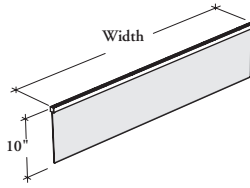

REVG Worksurface Suspended Modesty Panel – Glass

The modesty panel provides seated privacy for the following specific Expansion Desking worksurfaces: Rectangular Worksurfaces (RTLDL and RTLDC).

WHAT'S INCLUDED

1 modesty panel and hardware.

PRODUCT OPTIONS

Modesty Panel Height	Width	Glass Finish	Hardware Finish
H 1/2 Height	30, 31, 32, 33, 34, 35, 36, 37, 38, 39, 40, 41, 42, 43, 44, 45, 46, 47, 48, 49, 50, 51, 52, 53, 54, 55, 56, 57, 58, 59, 60, 61, 62, 63, 64, 65, 66, 67, 68, 69, 70, 71, 72, 73, 74, 75, 76, 77, 78, 79, 80, 81, 82, 83, 84	Standard: FT Frosted Back-Painted	Foundation Mica

396

SAMPLE ORDER CODE

REVG H	67	FT	7

DIMENSIONS INCHES / MM

W
30 / 762
31 / 787
32 / 813
33 / 838
34 / 864
35 / 889
36 / 914
37 / 940
38 / 965
39 / 991
40 / 1016
41 / 1041
42 / 1067
43 / 1092
44 / 1118
45 / 1143
46 / 1168
47 / 1194
48 / 1219
49 / 1245
50 / 1270
51 / 1295
52 / 1321
53 / 1346
54 / 1372
55 / 1397
56 / 1422
57 / 1448

PRICING

Frosted Glass (FT)/ Back-Painted Glass
283
292
292
292
303
303
303
322
322
322
340
340
340
340
356
356
356
373
373
373
373
392
392
392
409
409
409
428
428
428

DIMENSIONS INCHES / MM

W
58 / 1473
59 / 1499
60 / 1524
61 / 1549
62 / 1575
63 / 1600
64 / 1626
65 / 1651
66 / 1676
67 / 1702
68 / 1727
69 / 1753
70 / 1778
71 / 1803
72 / 1829
73 / 1854
74 / 1880
75 / 1905
76 / 1390
77 / 1956
78 / 1981
79 / 2007
80 / 2032
81 / 2057
82 / 2083
83 / 2108
84 / 2134

PRICING

Frosted Glass (FT)/ Back-Painted Glass
445
445
445
464
464
464
481
481
481
501
501
501
519
519
519
537
537
537
556
556
556
573
573
573
592
592
592