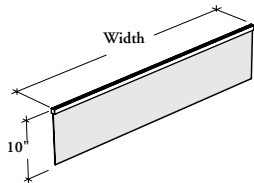

REVG Worksurface Suspended Modesty Panel – Glass

The modesty panel provides seated privacy for the following specific Expansion Desking workspaces: Rectangular Worksurfaces (RTLDL and RTLDC).

WHAT'S INCLUDED

1 modesty panel and hardware.

PRODUCT OPTIONS

Modesty Panel Height	Width	Glass Finish	Hardware Finish
H 1/2 Height	30, 31, 32, 33, 34, 35, 36, 37, 38, 39, 40, 41, 42, 43, 44, 45, 46, 47, 48, 49, 50, 51, 52, 53, 54, 55, 56, 57, 58, 59, 60, 61, 62, 63, 64, 65, 66, 67, 68, 69, 70, 71, 72, 73, 74, 75, 76, 77, 78, 79, 80, 81, 82, 83, 84	Standard: FT Frosted Back-Painted	Foundation Mica

SAMPLE ORDER CODE

REVG H	67	FT	7
--------	----	----	---

DIMENSIONS INCHES / MM

PRICING

W	Frosted Glass (FT)/ Back-Painted Glass
30 / 762	315
31 / 787	324
32 / 813	324
33 / 838	324
34 / 864	337
35 / 889	337
36 / 914	337
37 / 940	357
38 / 965	357
39 / 991	357
40 / 1016	377
41 / 1041	377
42 / 1067	377
43 / 1092	396
44 / 1118	396
45 / 1143	396
46 / 1168	415
47 / 1194	415
48 / 1219	415
49 / 1245	436
50 / 1270	436
51 / 1295	436
52 / 1321	454
53 / 1346	454
54 / 1372	454
55 / 1397	475
56 / 1422	475
57 / 1448	475

DIMENSIONS INCHES / MM

PRICING

W	Frosted Glass (FT)/ Back-Painted Glass
58 / 1473	495
59 / 1499	495
60 / 1524	495
61 / 1549	516
62 / 1575	516
63 / 1600	516
64 / 1626	534
65 / 1651	534
66 / 1676	534
67 / 1702	557
68 / 1727	557
69 / 1753	557
70 / 1778	576
71 / 1803	576
72 / 1829	576
73 / 1854	597
74 / 1880	597
75 / 1905	597
76 / 1930	618
77 / 1956	618
78 / 1981	618
79 / 2007	636
80 / 2032	636
81 / 2057	636
82 / 2083	658
83 / 2108	658
84 / 2134	658