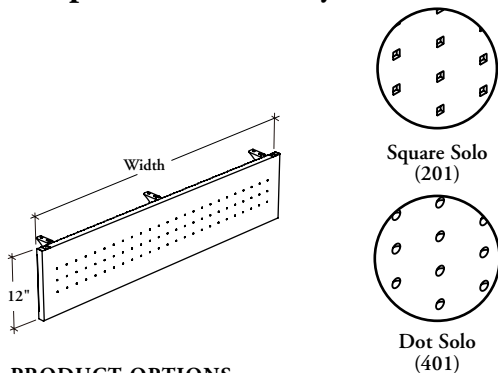

Xpress

REMO

Suspended Modesty Panel – Metal

This modesty panel provides seated privacy and can be used with specific desks and tables.

WHAT'S INCLUDED

1 modesty panel with hardware.

NOTES

This Suspended Modesty Panel can be used only under the following products:

- Rectangular Peninsula Desk – Half Gables (RDRP)
- Rectangular Table (RTRT)

PRODUCT OPTIONS

Height	Worksurface Style	Support Style	Width	Modesty Panel Style	Pattern (Embossed Style only)	Modesty and Hardware Finish
H 1/2 Height	D Desk	1 Hang-On Storage / Legs / Frame Leg / Semi-Supported Leg 2 Small Storage (20" or less) 3 Large Storage (24" or more)	36, 42, 48, 51, 54, 57, 60, 63, 66, 69, 72, 78, 84	E Embossed	201 Square Solo	Foundation Mica
	T Table			N Solid	401 Dot Solo	

SAMPLE ORDER CODE

REMO H	D	1	72	E	201	7

DIMENSIONS
INCHES / MM

W
36 / 914
42 / 1067
48 / 1219
51 / 1295
54 / 1372
57 / 1448
60 / 1524
63 / 1600
66 / 1676
69 / 1753
72 / 1829
78 / 1981
84 / 2134

PRICING

DESK (D)		TABLE (T)					
SOLID (N)							
HANG-ON STORAGE/ LEGS/FRAME LEG/ SEMI-SUPPORTED LEG (1)		SMALL STORAGE (2)		LARGE STORAGE (3)		HANG-ON STORAGE/ LEGS/FRAME LEG/ SEMI-SUPPORTED LEG (1)	
Foundation	Mica	Foundation	Mica	Foundation	Mica	Foundation	Mica
n/a	n/a	n/a	n/a	n/a	n/a	99	110
n/a	n/a	n/a	n/a	n/a	n/a	106	117
n/a	n/a	n/a	n/a	n/a	n/a	118	129
132	143	n/a	n/a	n/a	n/a	n/a	n/a
145	156	n/a	n/a	n/a	n/a	145	156
153	164	n/a	n/a	n/a	n/a	n/a	n/a
165	182	n/a	n/a	n/a	n/a	165	182
170	187	n/a	n/a	n/a	n/a	n/a	n/a
175	192	111	122	100	111	175	192
180	204	n/a	n/a	n/a	n/a	n/a	n/a
184	208	135	146	107	118	184	208
193	217	157	174	122	133	193	217
201	229	172	189	148	159	201	229