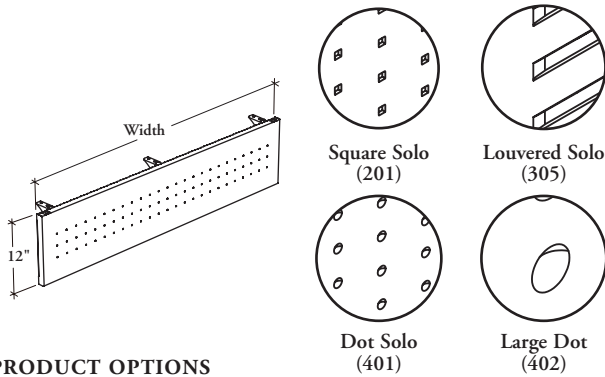

Xpress

REMO

Suspended Modesty Panel – Metal

This modesty panel provides seated privacy and can be used with specific desks and tables.

WHAT'S INCLUDED

1 modesty panel with hardware.

NOTES

This Suspended Modesty Panel can be used only under the following products:

- Semi-Supported L-Shaped Desk with Suspended Worksurface (RNDWR, RNDWS)
- Semi-Supported L-Shaped Desk with Suspended Return (RNDRR, RNDRS)
- Semi-Supported L-Shaped Desk with Suspended Worksurface and Radius Corner (RNRWR, RNRWS)
- Semi-Supported L-Shaped Desk with Suspended Return and Radius Corner (RNRRR, RNRRS)
- Rectangular Peninsula Desk – Half Gables (RDRP)
- Rectangular Table (RTRT)

PRODUCT OPTIONS

Height	Worksurface Style	Support Style	Width	Modesty Panel Style	Pattern (Embossed Style only)	Modesty and Hardware Finish
H 1/2 Height	D Desk	1 Hang-On Storage / Legs / Frame Leg / Semi-Supported Leg 2 Small Storage (20" or less) 3 Large Storage (24" or more)	36, 42, 48, 51, 54, 57, 60, 63, 66, 69, 72, 78, 84	E Embossed	201 Square Solo	Foundation
	T Table			N Solid	305 Louvered Solo	
					401 Dot Solo	
					402 Large Dot	