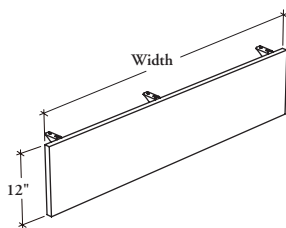

Xpress

REML

Suspended Modesty Panel – Solid

This modesty panel provides seated privacy and can be used with specific desks and tables.

WHAT'S INCLUDED

1 modesty panel with hardware.

NOTES

Hardware finished in Black.

This Suspended Modesty Panel can be used only under the following products:

- Semi-Supported L-Shaped Desk with Suspended Worksurface (RNDWR, RNDWS)
- Semi-Supported L-Shaped Desk with Suspended Return (RNDRR, RNDRS)
- Semi-Supported L-Shaped Desk with Suspended Worksurface and Radius Corner (RNRWR, RNRWS)
- Semi-Supported L-Shaped Desk with Suspended Return and Radius Corner (RNRRR, RNRRS)
- Rectangular Peninsula Desk – Half Gables (RDRP)
- Rectangular Table (RTRT)

PRODUCT OPTIONS

Height	Worksurface Style	Support Style	Width	Finish
H 1/2 Height	D Desk T Table	1 Hang-On Storage / Legs / Frame Leg / Semi-Supported Leg 2 Small Storage (20" or less) 3 Large Storage (24" or more)	36, 42, 48, 51, 54, 57, 60, 63, 66, 69, 72, 78, 84	Source Laminate

390

SAMPLE ORDER CODE

REML H	D	1	72	3D

DIMENSIONS INCHES / MM

W	DESK (D)			TABLE (T)
	HANG-ON STORAGE/ LEGS/FRAME LEG/ SEMI-SUPPORTED LEG/ (1)	SMALL STORAGE (2)	LARGE STORAGE (3)	HANG-ON STORAGE/ LEGS/FRAME LEG/ SEMI-SUPPORTED LEG/ (1)
36 / 914	n/a	n/a	n/a	63
42 / 1067	n/a	n/a	n/a	70
48 / 1219	n/a	n/a	n/a	77
51 / 1295	85	n/a	n/a	n/a
54 / 1372	92	n/a	n/a	92
57 / 1448	96	n/a	n/a	n/a
60 / 1524	99	n/a	n/a	99
63 / 1600	103	n/a	n/a	n/a
66 / 1676	110	74	64	110
69 / 1753	119	n/a	n/a	n/a
72 / 1829	131	89	71	131
78 / 1981	139	97	79	139
84 / 2134	150	104	93	150