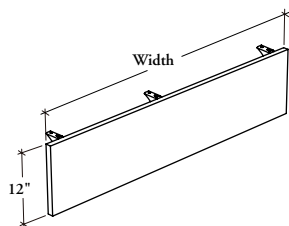

Xpress

REML

Suspended Modesty Panel – Solid

This modesty panel provides seated privacy and can be used with specific desks and tables.

WHAT'S INCLUDED

1 modesty panel with hardware.

NOTES

Hardware finished in Black.

This Suspended Modesty Panel can be used only under the following products:

- Rectangular Peninsula Desk – Half Gables (RDRP)
- Rectangular Table (RTRT)

PRODUCT OPTIONS

Height	Worksurface Style	Support Style	Width	Finish
H 1/2 Height	D Desk T Table	1 Hang-On Storage / Legs / Frame Leg / Semi-Supported Leg 2 Small Storage (20" or less) 3 Large Storage (24" or more)	36, 42, 48, 51, 54, 57, 60, 63, 66, 69, 72, 78, 84	Source Laminate

SAMPLE ORDER CODE

REML H	D	1	72	3D
---------------	----------	----------	-----------	-----------

DIMENSIONS INCHES / MM

W
36 / 914
42 / 1067
48 / 1219
51 / 1295
54 / 1372
57 / 1448
60 / 1524
63 / 1600
66 / 1676
69 / 1753
72 / 1829
78 / 1981
84 / 2134