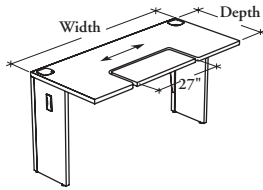

modular desks

Xpress

RDUD

Rectangular Desk with Keyboard Support – Half Gables

This fixed-height desk is used as a bridge between other semi-supported desks.

WHAT'S INCLUDED

1 worksurface, 1 adjustable keyboard shelf, 2 metal corner posts with levelers, 1 structural beam, 2 half gables with levelers, 2 flush plates, wire management clips, grommets, and hardware.

WHAT'S EXCLUDED

Flush-Mounted Modesty Panel.

NOTES

This desk is semi-supported and must be connected to other desks on both sides.

PRODUCT OPTIONS

Gable Style	Depth	Width	Worksurface Finish	Edge Trim Style	Edge Trim Finish	Gable and Grommet Finish
L Laminate M Metal	30, 36	42, 48, 54, 60	Foundation Laminate Flintwood	6 Straight Trim 9 Flintwood Flat Trim	Edge Trim Colors (for trim style 6)	Source Laminate Foundation (for metal gables) Mica (for metal gables)

SAMPLE ORDER CODE

RDUD M	36	60	VZ	9		V
---------------	-----------	-----------	-----------	----------	--	----------

**DIMENSIONS
INCHES / MM**

D	W
30 / 762	42 / 1067
30 / 762	48 / 1219
30 / 762	54 / 1372
30 / 762	60 / 1524
36 / 914	42 / 1067
36 / 914	48 / 1219
36 / 914	54 / 1372
36 / 914	60 / 1524