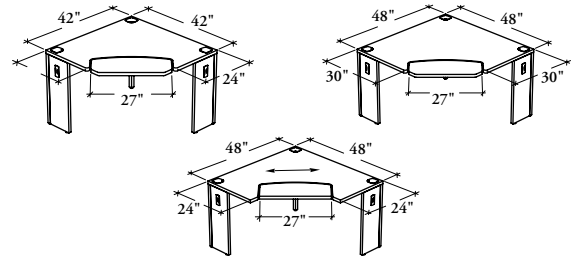

This fixed-height desk is for use between two semi-supported desks. It provides an adjustable surface that supports a keyboard and a mouse.

R D S K

Standard Corner Desk with Keyboard Support – Half Gables

WHAT'S INCLUDED

1 worksurface, 1 adjustable keyboard shelf, 3 metal corner posts with levelers, 2 structural beams, 2 half gables with levelers, 2 flush plates, wire management clips, grommets, and hardware.

WHAT'S EXCLUDED

Flush-Mounted Modesty Panels.

NOTES

This desk is semi-supported and must be connected to other desks on both sides.

PRODUCT OPTIONS

Gable Style	Depth	Width	Worksurface Finish	Edge Trim Style	Edge Trim Finish	Gable and Grommet Finish
L Laminate	24, 30	42, 48	Foundation Laminate Flintwood	6 Straight Trim	Edge Trim Colors (for trim style 6)	Source Laminate
M Metal				9 Flintwood Flat Trim		Foundation (for metal gables) Mica (for metal gables)

SAMPLE ORDER CODE

RDSK L	24	48	2D	6	4D	3D

**DIMENSIONS
INCHES / MM**

D	W
24 / 610	42 / 1067
24 / 610	48 / 1219
30 / 762	48 / 1219

PRICING

LAMINATE GABLES (L)

Foundation Laminate	Flintwood
2157	n/a
2255	3652
2276	n/a

METAL GABLES (M)

Foundation Laminate	Flintwood
2424	n/a
2519	4077
2539	n/a

If Mica Gables are specified, add 43.