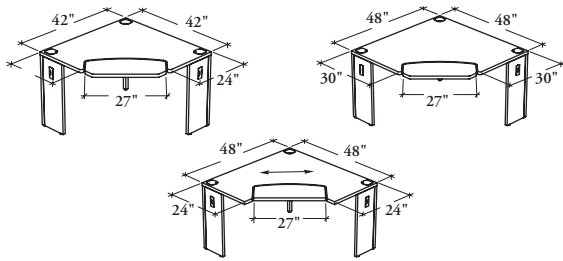

modular desks

Xpress

R D S K

Standard Corner Desk with Keyboard Support – Half Gables

This fixed-height desk is for use between two semi-supported desks. It provides an adjustable surface that supports a keyboard and a mouse.

WHAT'S INCLUDED

1 worksurface, 1 adjustable keyboard shelf, 3 metal corner posts with levelers, 2 structural beams, 2 half gables with levelers, 2 flush plates, wire management clips, grommets, and hardware.

SAMPLE ORDER CODE

RDSK L	24	48	2D	6	4D	3D
---------------	-----------	-----------	-----------	----------	-----------	-----------

DIMENSIONS INCHES / MM

D	W
24 / 610	42 / 1067
24 / 610	48 / 1219
30 / 762	48 / 1219