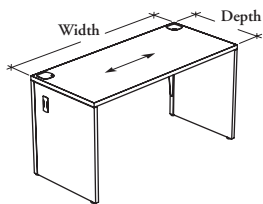

modular desks

Xpress

R D R R

Rectangular Desk – Full Gables

This fixed-height desk can be used alone or combined with one or more desks to form a complete workstation.

WHAT'S INCLUDED

1 worksurface, 2 metal corner posts with levelers, 1 structural beam, 2 full gables with levelers, wire management clips, grommets, and hardware.

**DIMENSIONS
INCHES / MM**

| D | W |
|----------|-----------|
| 20 / 454 | 24 / 610 |
| 20 / 454 | 30 / 762 |
| 20 / 454 | 36 / 914 |
| 20 / 454 | 42 / 1067 |
| 20 / 454 | 48 / 1219 |
| 20 / 454 | 54 / 1372 |
| 20 / 454 | 60 / 1524 |
| 20 / 454 | 66 / 1676 |
| 20 / 454 | 72 / 1829 |
| 20 / 454 | 78 / 1981 |
| 20 / 454 | 84 / 2134 |
| 24 / 610 | 24 / 610 |
| 24 / 610 | 30 / 762 |
| 24 / 610 | 36 / 914 |
| 24 / 610 | 42 / 1067 |
| 24 / 610 | 48 / 1219 |
| 24 / 610 | 54 / 1372 |
| 24 / 610 | 60 / 1524 |
| 24 / 610 | 66 / 1676 |
| 24 / 610 | 72 / 1829 |
| 24 / 610 | 78 / 1981 |
| 24 / 610 | 84 / 2134 |