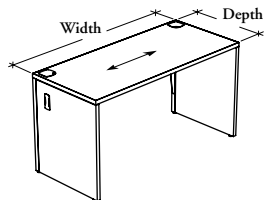

modular desks

Xpress

R D R R

Rectangular Desk – Full Gables

This fixed-height desk can be used alone or combined with one or more desks to form a complete workstation.

WHAT'S INCLUDED

1 worksurface, 2 metal corner posts with levelers, 1 structural beam, 2 full gables with levelers, wire management clips, grommets, and hardware.

WHAT'S EXCLUDED

Flush-Mounted Modesty Panel.

PRODUCT OPTIONS

Gable Style	Depth	Width	Worksurface Finish	Edge Trim Style	Edge Trim Finish	Gable and Grommet Finish
L Laminate	20, 24, 30, 36	24, 30, 36, 42, 48, 54, 60, 66, 72, 78, 84	Foundation Laminate	6 Straight Trim 9 Flintwood Flat Trim	Edge Trim Colors (for trim style 6)	Source Laminate
M Metal			Flintwood			Foundation (for metal gables and metal c-legs)
C Metal C-Leg						Mica (for metal gables and metal c-legs)

SAMPLE ORDER CODE

RDRR L	36	60	2D	6	4D	3D

**DIMENSIONS
INCHES / MM**

D	W
20 / 454	24 / 610
20 / 454	30 / 762
20 / 454	36 / 914
20 / 454	42 / 1067
20 / 454	48 / 1219
20 / 454	54 / 1372
20 / 454	60 / 1524
20 / 454	66 / 1676
20 / 454	72 / 1829
20 / 454	78 / 1981
20 / 454	84 / 2134
24 / 610	24 / 610
24 / 610	30 / 762
24 / 610	36 / 914
24 / 610	42 / 1067
24 / 610	48 / 1219
24 / 610	54 / 1372
24 / 610	60 / 1524
24 / 610	66 / 1676
24 / 610	72 / 1829
24 / 610	78 / 1981
24 / 610	84 / 2134

PRICING

LAMINATE GABLES (L)	
Foundation Laminate	Flintwood
897	1336
930	1382
966	1434
1000	1487
1039	1539
1057	1569
1081	1605
1155	1717
1237	1834
1326	1964
1406	2091
957	1424
981	1458
1032	1531
1057	1569
1081	1605
1163	1725
1231	1822
1288	1907
1336	1982
1427	2120
1510	2240

METAL GABLES (M)	
Foundation Laminate	Flintwood
1296	1924
1327	1970
1365	2024
1394	2072
1430	2126
1456	2154
1474	2189
1554	2304
1631	2422
1717	2550
1801	2676
1404	2085
1427	2120
1480	2197
1505	2234
1527	2267
1608	2387
1674	2488
1734	2572
1781	2645
1876	2781
1955	2901

METAL C-LEGS (C)	
Foundation Laminate	Flintwood
n/a	n/a
n/a	n/a
n/a	n/a
n/a	n/a
n/a	n/a
n/a	n/a
n/a	n/a
n/a	n/a
n/a	n/a
n/a	n/a
n/a	n/a
1404	2085
1427	2120
1480	2197
1505	2234
1527	2267
1608	2387
1674	2488
1734	2572
1781	2645
1876	2781
1955	2901

If Mica Gables or Mica C-Legs are specified, add 89.

Pricing is continued on the following page.