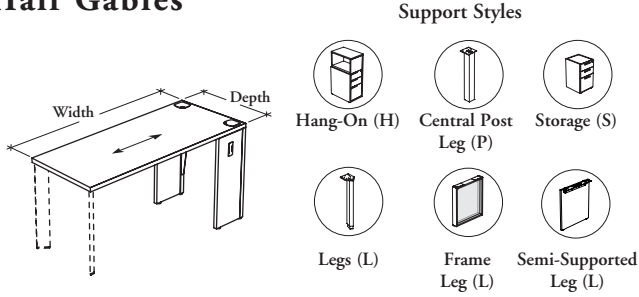

modular desks

Xpress

RDRP

Rectangular Peninsula Desk – Half Gables

This fixed-height desk is ideal for small meeting spaces or team workstations.

WHAT'S INCLUDED

1 worksurface, 2 metal corner posts with levelers, 1 structural beam, 2 half gables with levelers, 2 flush plates, grommets, wire management clips, and mounting hardware.

WHAT'S EXCLUDED

Suspended Modesty Panel and Supports.

NOTES

Support styles L, S and P are not available for widths 51, 57", 63", and 69".

Hang-On brackets are finished in Black.

PRODUCT OPTIONS

Gable Style	Depth	Width	Support Style	Worksurface Finish	Edge Trim Style	Edge Trim Finish	Gable and Grommet Finish
L Laminate	24, 30	48, 51, 54, 57, 60, 63, 66, 69, 72, 78, 84	H Hang-On	Foundation Laminate Flintwood	6 Straight Trim 9 Flintwood Flat Trim	Edge Trim Colors (for trim style 6)	Source Laminate Foundation (for metal gables) Mica (for metal gables)
M Metal			L Legs (Shown)/ Frame Leg/ Semi-Supported Leg P Central Post Leg S Storage				

SAMPLE ORDER CODE

RDRP L	24	84	L	2D	6	4D	3D

DIMENSIONS INCHES / MM

		LAMINATE GABLES (L)		METAL GABLES (M)	
D	W	Foundation Laminate	Flintwood	Foundation Laminate	Flintwood
24 / 610	48 / 1219	817	1136	1051	1491
24 / 610	51 / 1295	840	1186	1074	1540
24 / 610	54 / 1372	865	1239	1099	1591
24 / 610	57 / 1448	888	1289	1121	1642
24 / 610	60 / 1524	909	1337	1145	1690
24 / 610	63 / 1600	935	1389	1169	1741
24 / 610	66 / 1676	959	1439	1192	1792
24 / 610	69 / 1753	973	1464	1209	1818
24 / 610	72 / 1829	991	1494	1225	1842
24 / 610	78 / 1981	1030	1565	1265	1915
24 / 610	84 / 2134	1083	1652	1323	2002
30 / 762	48 / 1219	843	1154	1079	1503
30 / 762	51 / 1295	870	1216	1107	1567
30 / 762	54 / 1372	900	1278	1136	1626
30 / 762	57 / 1448	932	1339	1168	1689
30 / 762	60 / 1524	961	1405	1197	1754
30 / 762	63 / 1600	991	1466	1226	1817
30 / 762	66 / 1676	1016	1530	1255	1879
30 / 762	69 / 1753	1041	1567	1279	1916
30 / 762	72 / 1829	1067	1603	1302	1953
30 / 762	78 / 1981	1109	1683	1345	2033
30 / 762	84 / 2134	1173	1778	1408	2129

If Hang-On Support (H) are specified, add 33.

If Storage Support (S) are specified, add 65.

If Mica Gables are specified, add 38.