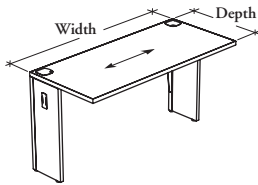

## Rectangular Desk – Half Gables

This fixed-height desk is used as a bridge between other semi-supported desks.

**WHAT'S INCLUDED**

1 worksurface, 2 metal corner posts with levelers, 1 structural beam, 2 half gables with levelers, 2 flush plates, wire management clips, grommets, and hardware.