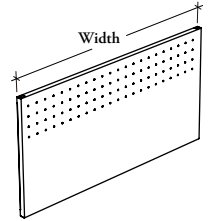

This modesty panel provides seated privacy for a variety of desking configurations.

**R D M O**

**WHAT'S INCLUDED**

1 modesty panel, 2 grommets (if specified), and hardware.

**Flush-Mounted Modesty Panel – Metal**

**NOTES**

Width of modesty panel must equal width of desk.

Square Solo (201)

Dot Solo (401)

**PRODUCT OPTIONS**

Modesty Panel Height	Width	Modesty Panel Style	Pattern (Embossed Style only)	Modesty Panel Finish	Grommet Option
F Full-Height	24, 30, 36, 42, 48, 54, 60, 66, 72, 78, 84	E Embossed	201 Square Solo	Foundation	G Grommet (Full-Height only)
T 3/4 Height		N Solid	401 Dot Solo	Mica	

**SAMPLE ORDER CODE**

<b>RDMO F</b>	<b>24</b>	<b>E</b>	<b>401</b>	<b>N</b>	<b>G</b>
---------------	-----------	----------	------------	----------	----------

**DIMENSIONS  
INCHES / MM**

W
24 / 610
30 / 762
36 / 914
42 / 1067
48 / 1219
54 / 1372
60 / 1524
66 / 1676
72 / 1829
78 / 1981
84 / 2134