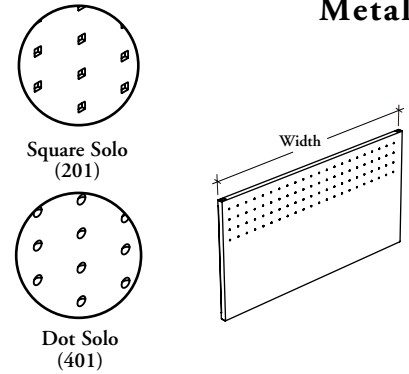

This modesty panel provides seated privacy for a variety of desking configurations.

**R D M O**

**WHAT'S INCLUDED**

1 modesty panel, 2 grommets (if specified), and hardware.

**NOTES**

Width of modesty panel must equal width of desk.

**Flush-Mounted Modesty Panel – Metal**

**PRODUCT OPTIONS**

Modesty Panel Height	Width	Modesty Panel Style	Pattern (Embossed Style only)	Modesty Panel Finish	Grommet Option
F Full-Height	24, 30, 36, 42, 48, 54, 60, 66, 72, 78, 84	E Embossed	201 Square Solo	Foundation	G Grommet (Full-Height only)
T 3/4 Height		N Solid	401 Dot Solo	Mica	

**SAMPLE ORDER CODE**

<b>RDMO F</b>	<b>24</b>	<b>E</b>	<b>401</b>	<b>N</b>	<b>G</b>
---------------	-----------	----------	------------	----------	----------

**DIMENSIONS  
INCHES / MM**

W
24 / 610
30 / 762
36 / 914
42 / 1067
48 / 1219
54 / 1372
60 / 1524
66 / 1676
72 / 1829
78 / 1981
84 / 2134