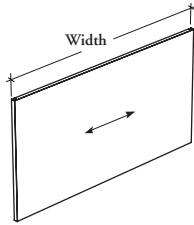

desks accessories

Xpress

R D M L

Flush-Mounted Modesty Panel – Solid

This modesty panel provides seated privacy for a variety of desking configurations.

WHAT'S INCLUDED

1 modesty panel, 2 grommets (if specified), and hardware.

NOTES

Width of modesty panel must equal width of desk.

PRODUCT OPTIONS

Modesty Panel Height	Width	Modesty Panel Finish	Grommet Option
F Full-Height T 3/4 Height	24, 30, 36, 42, 48, 54, 60, 66, 72, 78, 84	Source Laminate	G Grommet (Full-Height only)

386

SAMPLE ORDER CODE

RDML T	30	3D	
---------------	-----------	-----------	--

**DIMENSIONS
INCHES / MM**

W
24 / 610
30 / 762
36 / 914
42 / 1067
48 / 1219
54 / 1372
60 / 1524
66 / 1676
72 / 1829
78 / 1981
84 / 2134