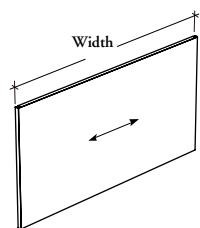

Xpress

R D M L

Flush-Mounted Modesty Panel – Solid

This modesty panel provides seated privacy for a variety of desking configurations.

WHAT'S INCLUDED

1 modesty panel, 2 grommets (if specified), and hardware.

NOTES

Width of modesty panel must equal width of desk.

PRODUCT OPTIONS

Modesty Panel Height	Width	Modesty Panel Finish	Grommet Option
F Full-Height T 3/4 Height	24, 30, 36, 42, 48, 54, 60, 66, 72, 78, 84	Source Laminate	G Grommet (Full-Height only)

SAMPLE ORDER CODE

RDML T	30	3D	
---------------	-----------	-----------	--

**DIMENSIONS
INCHES / MM**

W
24 / 610
30 / 762
36 / 914
42 / 1067
48 / 1219
54 / 1372
60 / 1524
66 / 1676
72 / 1829
78 / 1981
84 / 2134